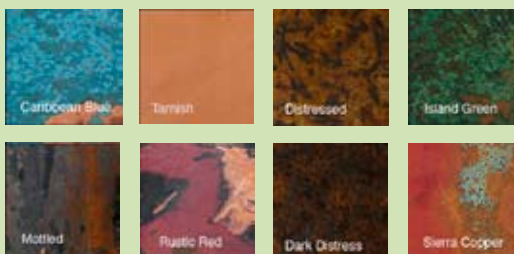

Stainless Hoods

<Series 2> Colored Copper over wood

9 colors are available.

- Dark Mottled
- Caribbean Blue
- Tarnish
- Distressed
- Island Green
- Mottled
- Rustic Red
- Dark Distress
- Sierra Copper

Dark Mottled