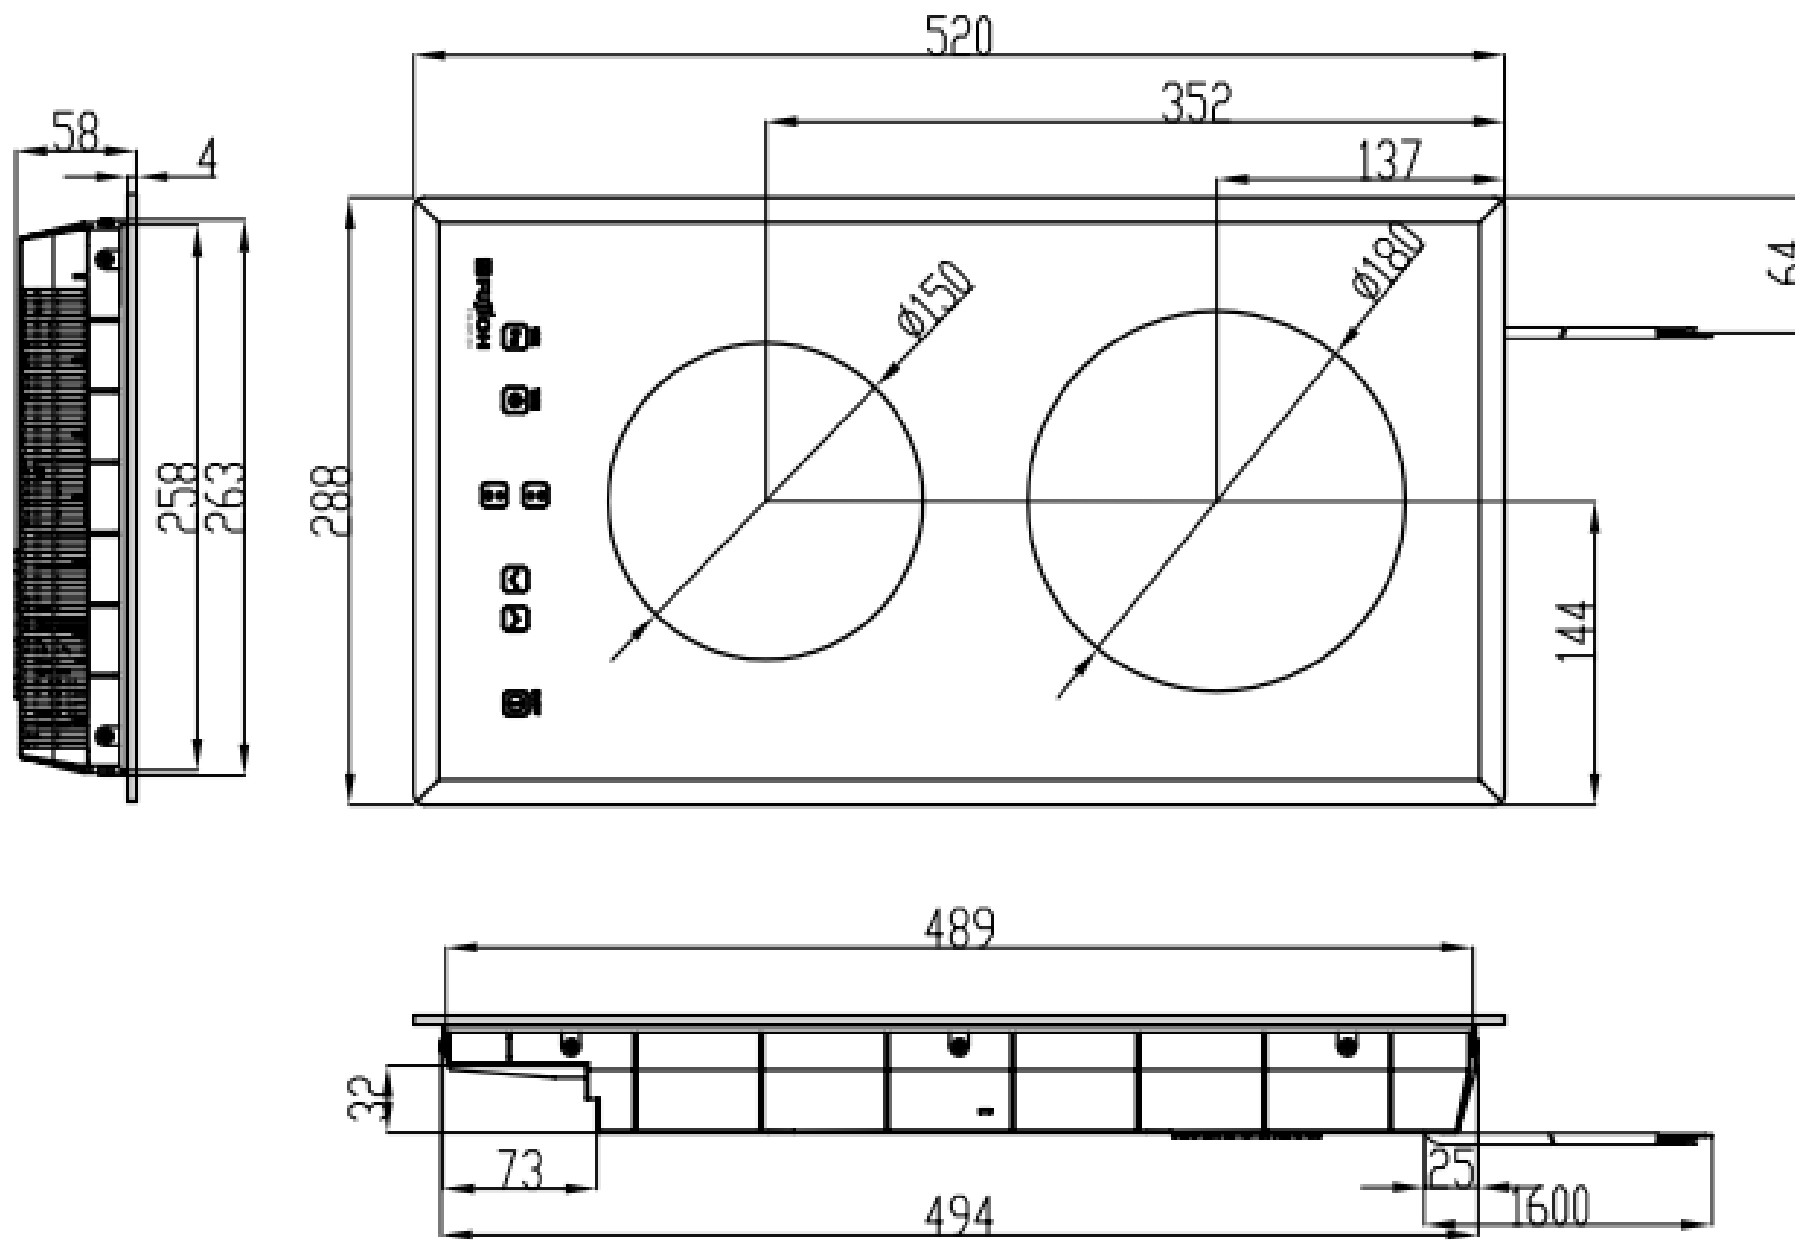

Mark	Revised record	Date
△		

FH-ID5125			
Model	Product code	Color	Note
Created date	13/01/2017	Product category	IH Heater
Updated date	**/**/****	Model	FH-ID5125
FUJI INDUSTRIAL CO., LTD.	Scale	1/10	Product outline drawing