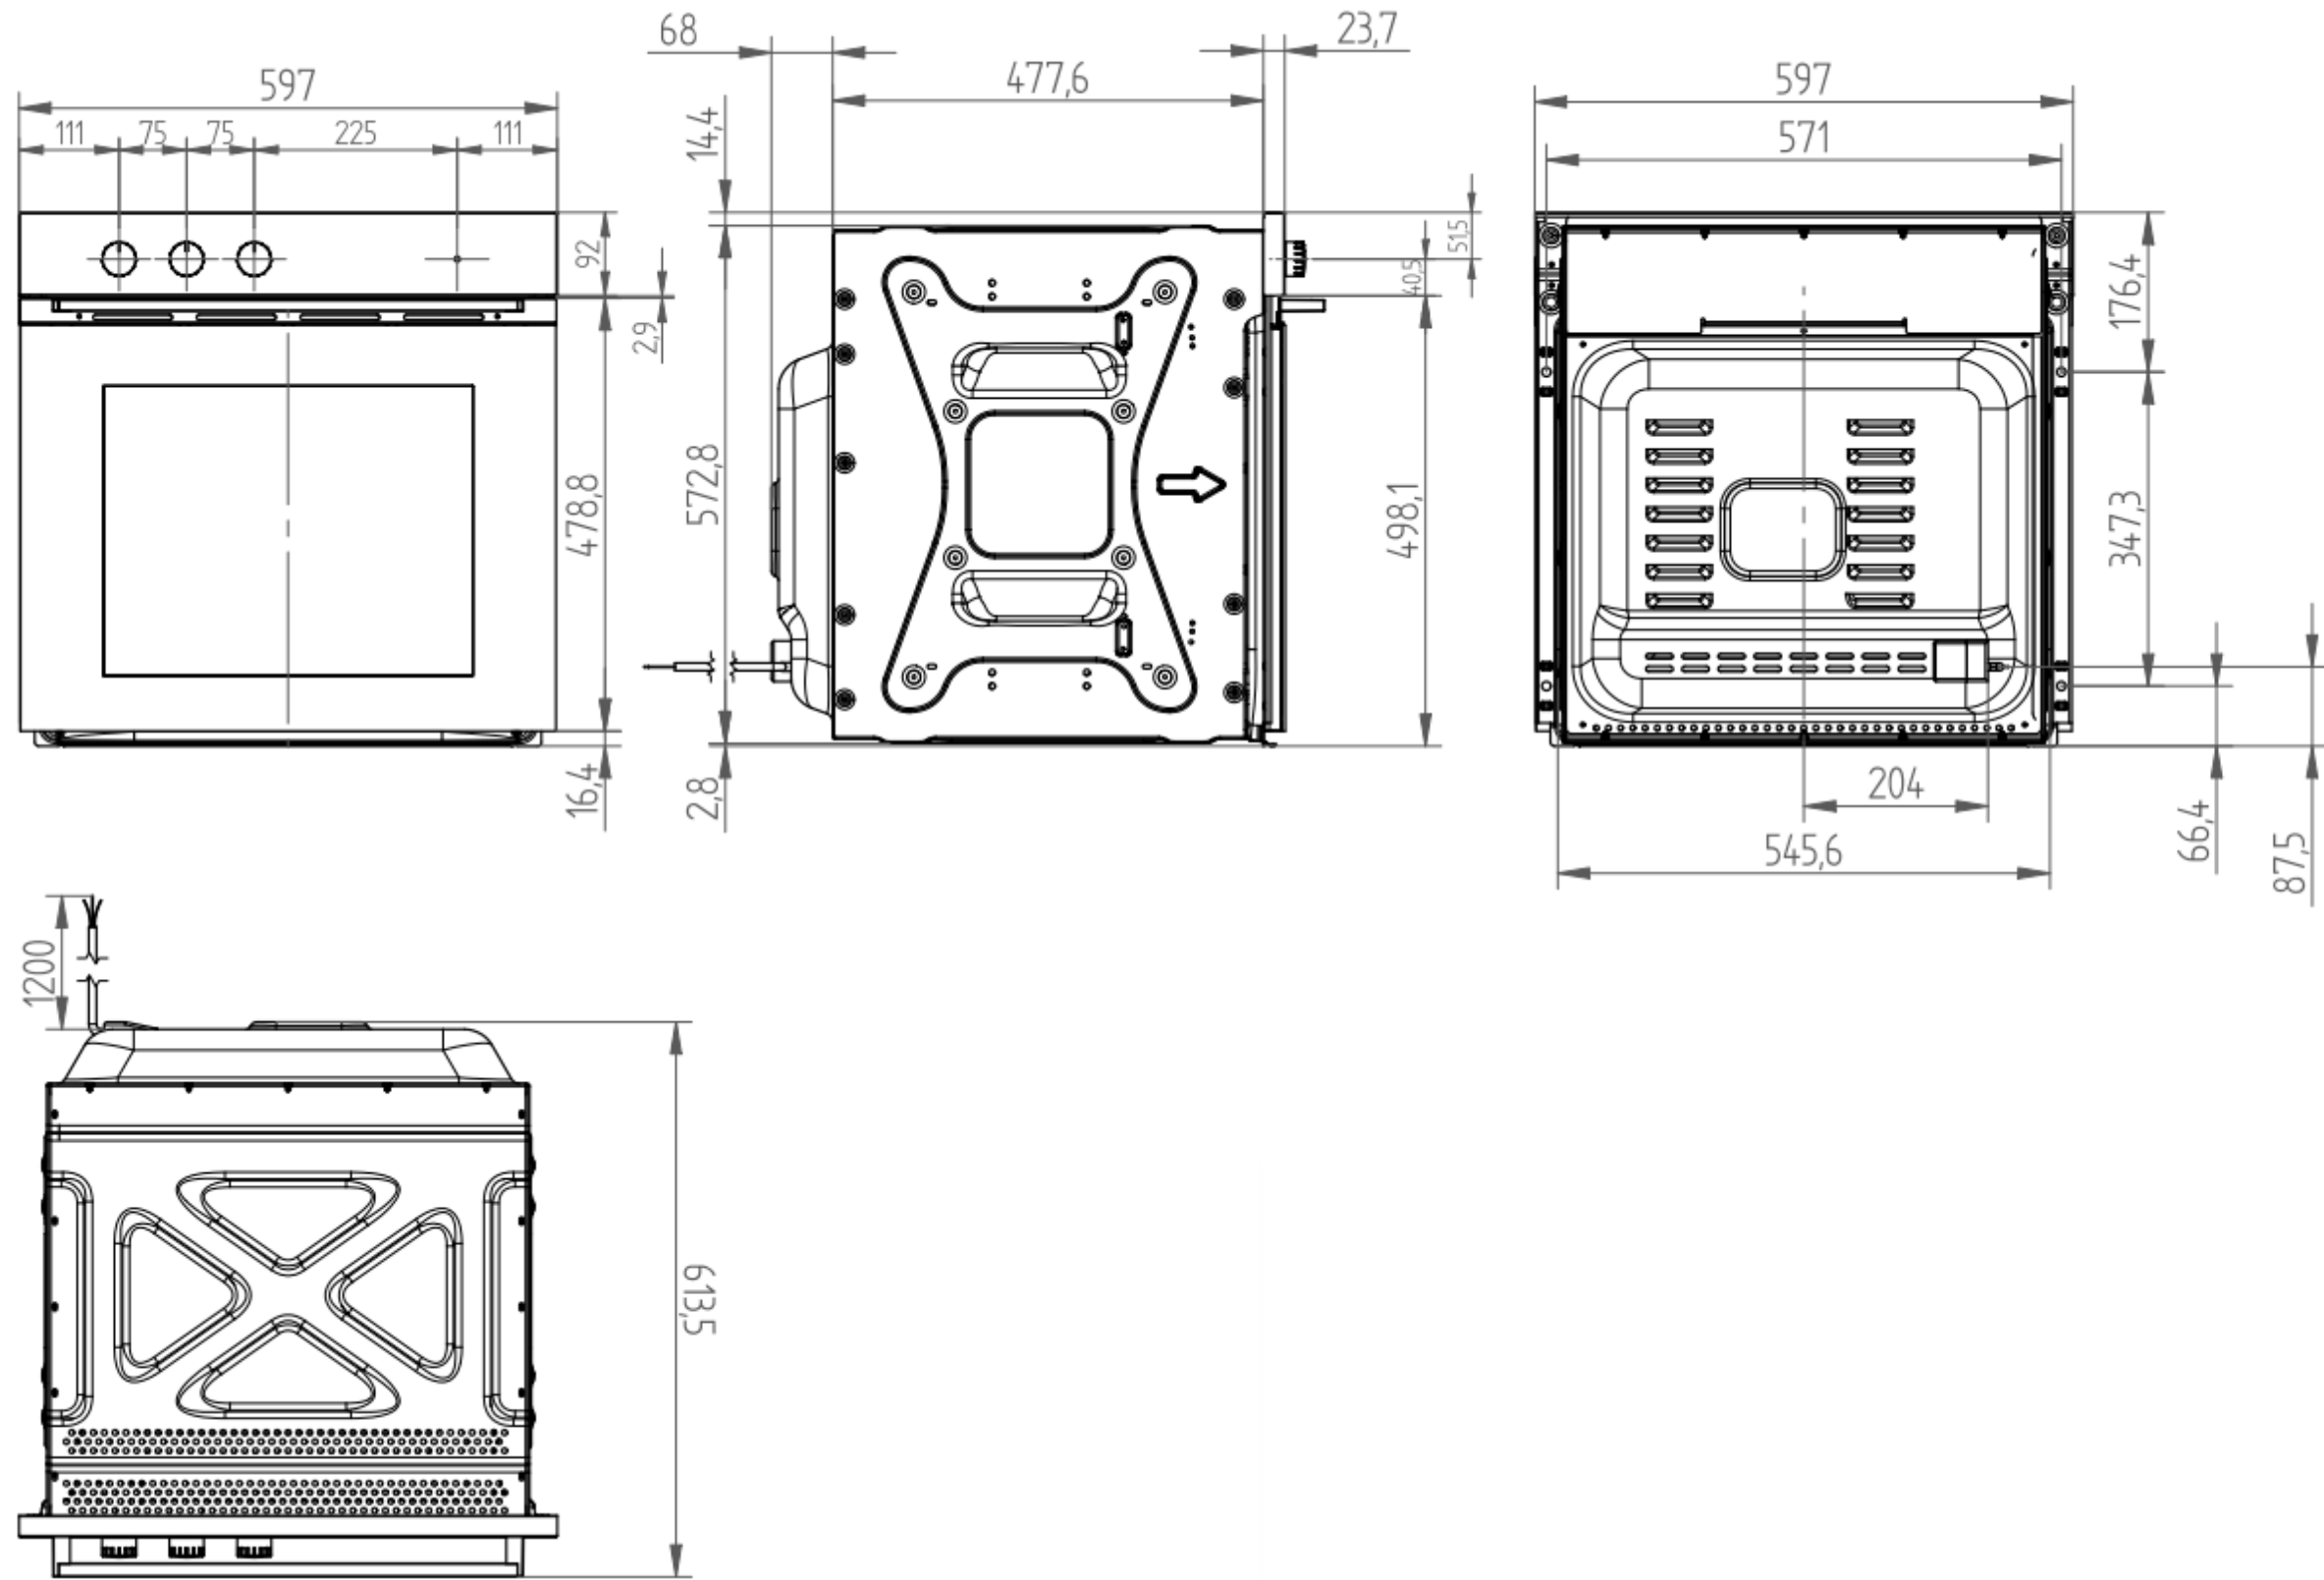

Mark	Revised record	Date
△		

FV-EL51	—	—	—
Model	Product code	Color	Note
Created date	11/11/2016	Product category	Oven
Updated date	**/**/****	Model	FV-EL51
FUJI INDUSTRIAL CO., LTD.	Scale 1/10	Product outline drawing	