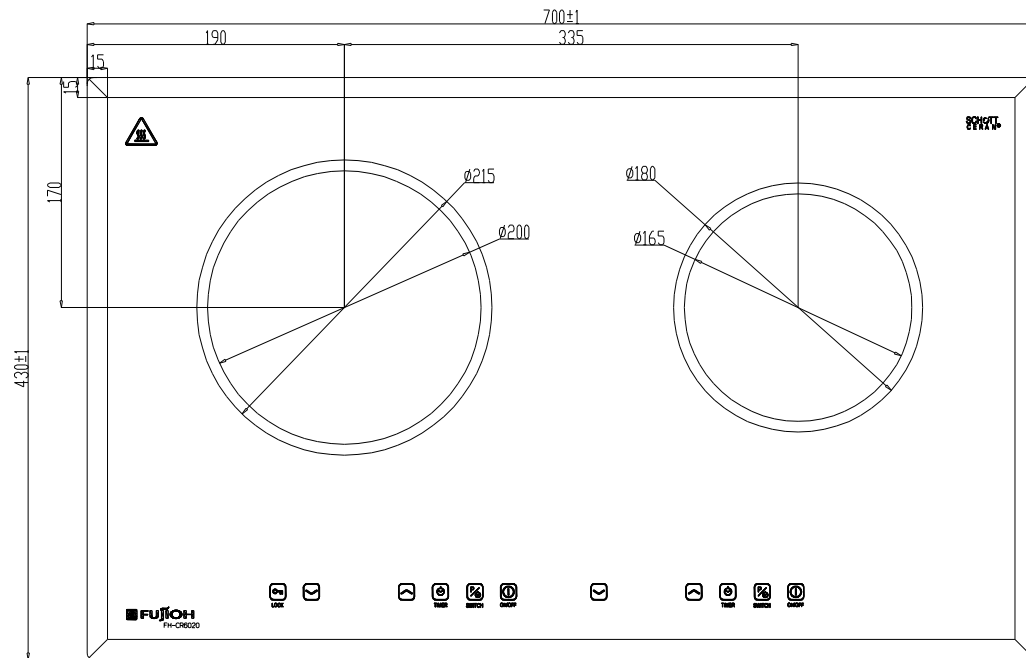

Mark	Revised record	Date
△		

FH-CR6020			
Model	Product code	Color	Note
Created date	21/05/2018	Product category	Ceramic Hob
Updated date	**/**/****	Model	FH-CR6020
FUJI INDUSTRIAL CO., LTD.	Scale	<del>1/50</del>	Product outline drawing