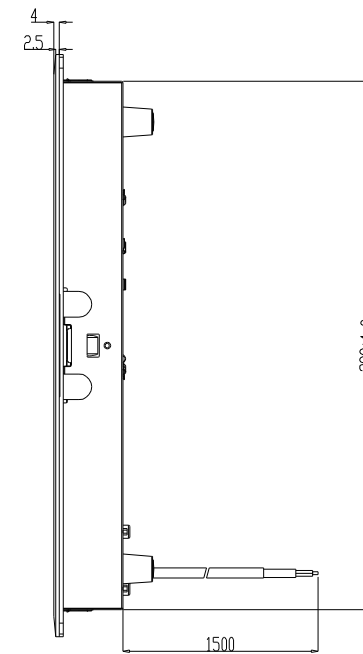

Mark	Revised record	Date
△		

FH-CR6020			
Model	Product code	Color	Note
Created date	21/05/2018	Product category	Ceramic Hob
Updated date	**/**/****	Model	FH-CR6020
FUJI INDUSTRIAL CO., LTD.	Scale	<del>1/50</del>	Product outline drawing