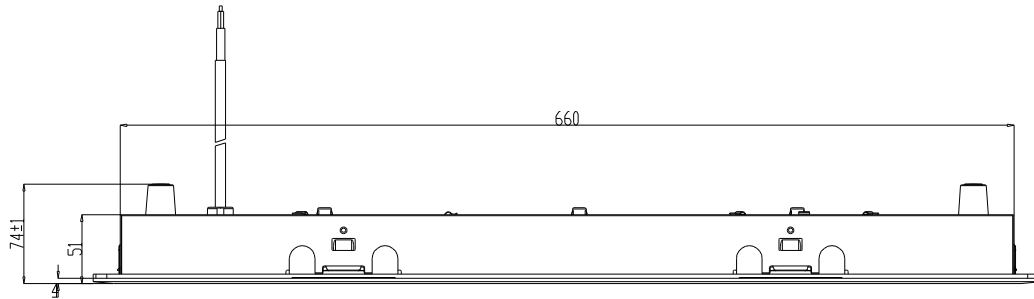

Mark	Revised record	Date
△		

FH-CR6020			
Model	Product code	Color	Note
Created date	21/05/2018	Product category	Ceramic Hob
Updated date	**/**/****	Model	FH-CR6020
FUJI INDUSTRIAL CO., LTD.	Scale	<del>1/50</del>	Product outline drawing