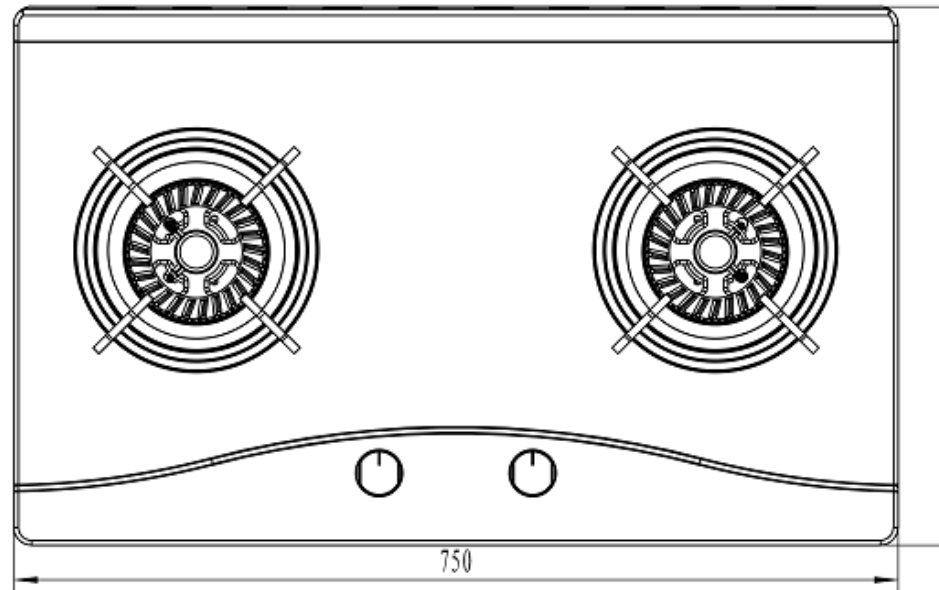

FH-GS5520SVGL			
Model	Product code	Color	Note
Created date	10/25/2018	Product category Gas Hob	
Updated date	**/**/****	Model	FH-GS5520SVGL
FUJI INDUSTRIAL CO., LTD.	Scale	1/2	Product outline drawing

Mark	Revised record	Date

FH-GS5520SVSS			
Model	Product code	Color	Note
Created date	10/26/2018	Product category	Gas Hob
Updated date	**/**/****	Model	FH-GS5520SVSS
FUJI INDUSTRIAL CO., LTD.	Scale	$\frac{1}{\text{no}}$	Product outline drawing