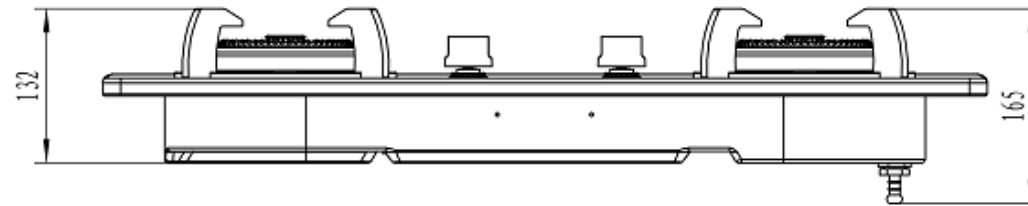

FH-GS5520SVGL			
Model	Product code	Color	Note
Created date	10/25/2018	Product category Gas Hob	
Updated date	**/**/****	Model	FH-GS5520SVGL
FUJI INDUSTRIAL CO., LTD.	Scale	1/2	Product outline drawing

Mark	Revised record	Date

FH-GS5520SVSS			
Model	Product code	Color	Note
Created date	10/26/2018	Product category	Gas Hob
Updated date	**/**/****	Model	FH-GS5520SVSS
FUJI INDUSTRIAL CO., LTD.	Scale	$\frac{1}{\text{no}}$	Product outline drawing