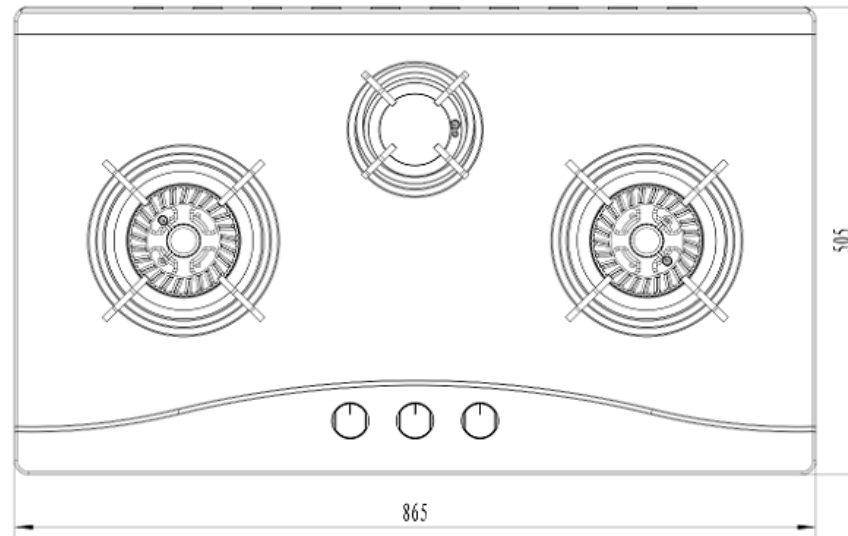

FH-GS5530SVGL	—	—	—
Model	Product code	Color	Note
Created date	10/26/2018	Product category	Gas Hob
Updated date	**/**/****	Model	FH-GS5530SVGL
FUJI INDUSTRIAL CO., LTD.	Scale	$\frac{1}{80}$	Product outline drawing

Mark	Revised record	Date

FH-GS5530SVSS			
Model	Product code	Color	Note
Created date	10/26/2018	Product category	Gas Hob
Updated date	**/**/****	Model	FH-GS5530SVSS
FUJI INDUSTRIAL CO., LTD.	Scale	$\frac{1}{\text{no}}$	Product outline drawing