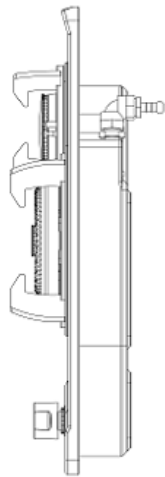

FH-GS5530SVGL	—	—	—
Model	Product code	Color	Note
Created date	10/26/2018	Product category	Gas Hob
Updated date	**/**/****	Model	FH-GS5530SVGL
FUJI INDUSTRIAL CO., LTD.	Scale	$\frac{1}{80}$	Product outline drawing

Mark	Revised record	Date

FH-GS5530SVSS			
Model	Product code	Color	Note
Created date	10/26/2018	Product category	Gas Hob
Updated date	**/**/****	Model	FH-GS5530SVSS
FUJI INDUSTRIAL CO., LTD.	Scale	$\frac{1}{\text{no}}$	Product outline drawing