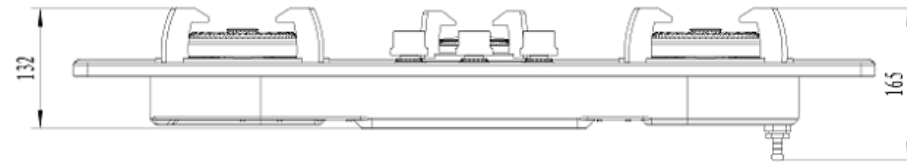

FH-GS5530SVSS			
Model	Product code	Color	Note
Created date	10/26/2018	Product category	Gas Hob
Updated date	**/**/****	Model	FH-GS5530SVSS
FUJI INDUSTRIAL CO., LTD.	Scale	$\frac{1}{\text{no}}$	Product outline drawing

Mark	Revised record	Date