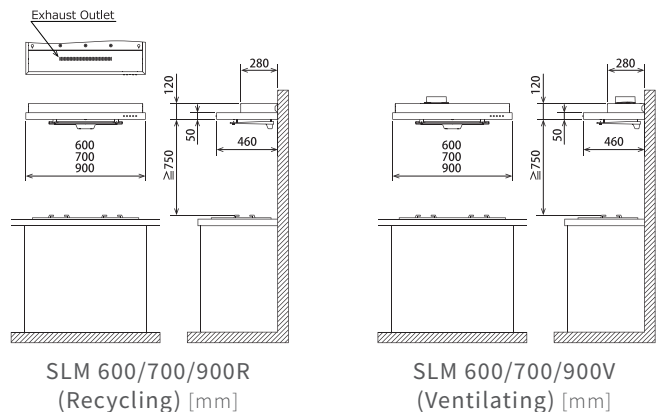

SPECIFICATIONS

Dimensions [mm]

SLM-600 W600 X D460 X H120

SLM-700 W700 X D460 X H120

SLM-900 W900 X D460 X H120

Air Flow [m³/h] (220/230/240V)

(R) 190/190/195

(V) 490/495/500

(V) 128/138/148

Weight [kg]

SLM-600 9

SLM-700 9.5

SLM-900 10.5

INSTALLATIONS

ACCESSORIES

Aluminium Slot Filter