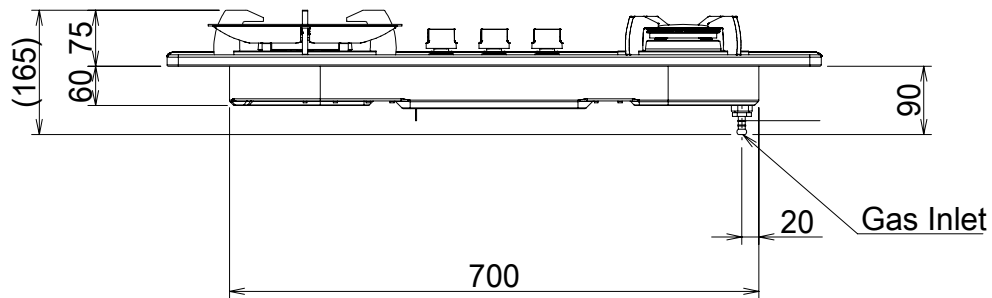

Model	Product code	Color	Note
Created date	19/12/2018	Product category	Gas Hob
Updated date		Model	FH-GS5030SVGL
<b>-FUJIOH-</b>	Scale 1/10	Product outline drawing	

Mark	Revised record	Date
△		

Model	Product code	Color	Note
Created date	21/12/2018	Product category	Gas Hob
Updated date		Model	FH-GS5030SVSS
<b>-FUJIOH-</b>	Scale 1/10	Product outline drawing	