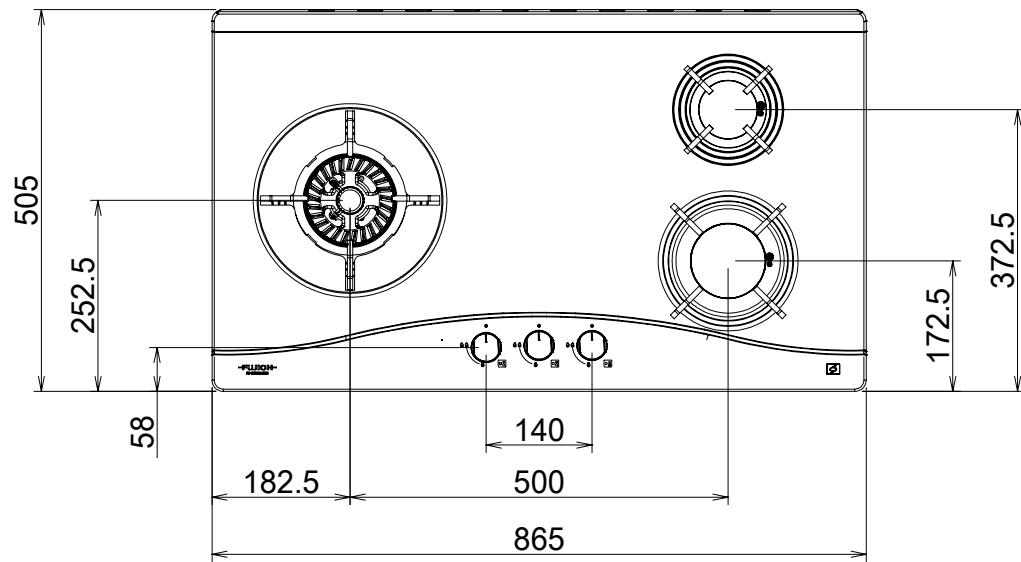

Model	Product code	Color	Note
Created date	19/12/2018	Product category	Gas Hob
Updated date		Model	FH-GS5030SVGL
<b>-FUJIOH-</b>	Scale 1/10	Product outline drawing	

Mark	Revised record	Date
△		

Model	Product code	Color	Note
Created date	21/12/2018	Product category	Gas Hob
Updated date		Model	FH-GS5030SVSS
<b>-FUJIOH-</b>	Scale 1/10	Product outline drawing	