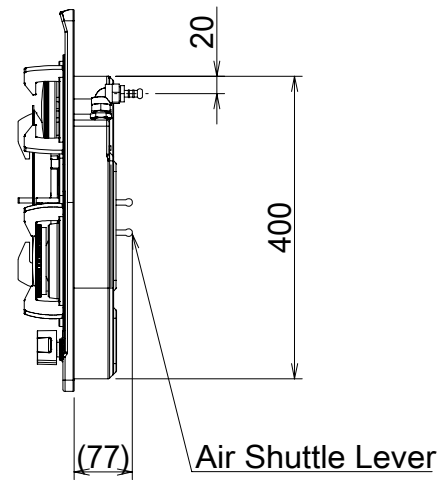

Model	Product code	Color	Note
Created date	19/12/2018	Product category	Gas Hob
Updated date		Model	FH-GS5030SVGL
<b>-FUJIOH-</b>	Scale 1/10	Product outline drawing	

Mark	Revised record	Date
△		

Model	Product code	Color	Note
Created date	21/12/2018	Product category	Gas Hob
Updated date		Model	FH-GS5030SVSS
<b>-FUJIOH-</b>	Scale 1/10	Product outline drawing	