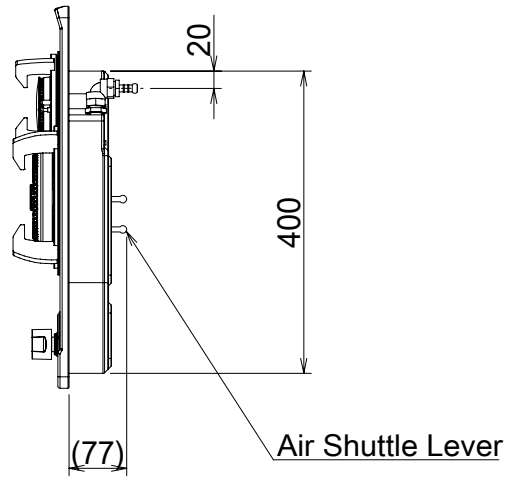

Mark	Revised record	Date
△		

Model	Product code	Color	Note
Created date	25/12/2018	Product category	Gas Hob
Updated date		Model	FH-GS5530SVGL
-FUJIOH-		Scale	1/10
		Product outline drawing	

Mark	Revised record	Date
△		

Model	Product code	Color	Note
Created date	25/12/2018	Product category	Gas Hob
Updated date		Model	FH-GS5530SVSS
-FUJIOH-	Scale 1/10	Product outline drawing	