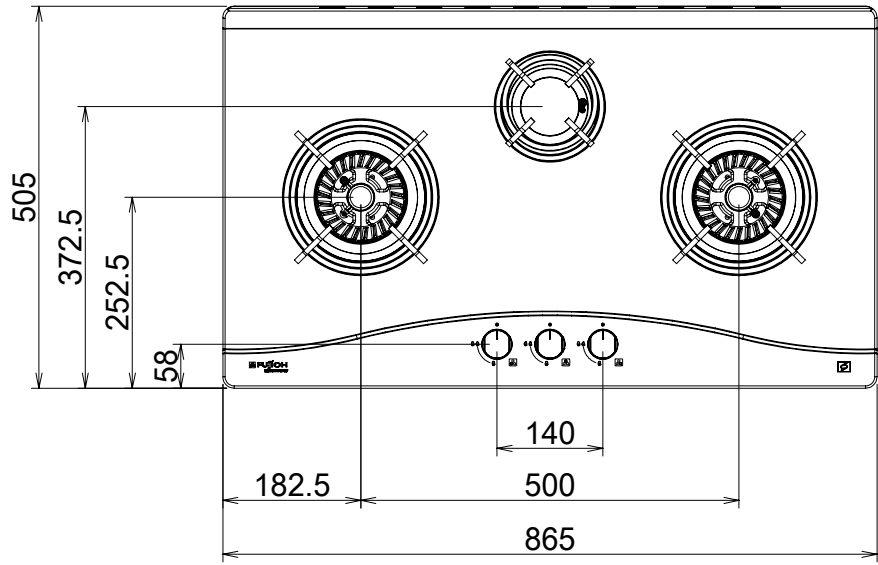

Mark	Revised record	Date
△		

Model	Product code	Color	Note
Created date	25/12/2018	Product category	Gas Hob
Updated date		Model	FH-GS5530SVGL
-FUJIOH-		Scale	1/10
		Product outline drawing	

Mark	Revised record	Date
△		

Model	Product code	Color	Note
Created date	25/12/2018	Product category	Gas Hob
Updated date		Model	FH-GS5530SVSS
-FUJIOH-	Scale 1/10	Product outline drawing	