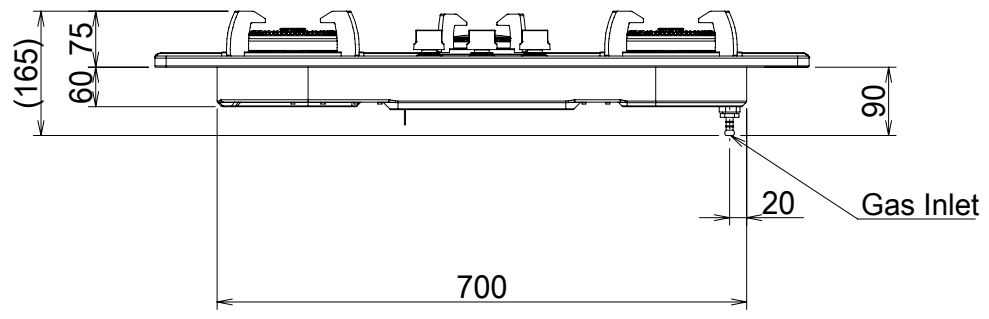

Mark	Revised record	Date
△		

Model	Product code	Color	Note
Created date	25/12/2018	Product category	Gas Hob
Updated date		Model	FH-GS5530SVGL
-FUJIOH-		Scale	1/10
		Product outline drawing	

Mark	Revised record	Date
△		

Model	Product code	Color	Note
Created date	25/12/2018	Product category	Gas Hob
Updated date		Model	FH-GS5530SVSS
-FUJIOH-	Scale 1/10	Product outline drawing	