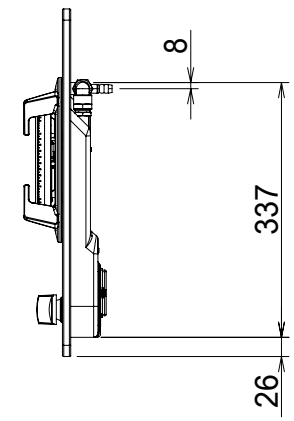

Mark	Revised record	Date
△		

FH-GS6020GL			
Model	Product code	Color	Note
Created date	7/1/2019	Product category	Gas Hob
Updated date		Model	FH-GS6020GL
-FUJIOH-		Scale	1/10
Product outline drawing			

FH-GS6020SS			
Model	Product code	Color	Note
Created date	7/1/2019	Product category	Gas Hob
Updated date		Model	FH-GS6020SS
-FUJIOH-		Scale	1/10
Product outline drawing			