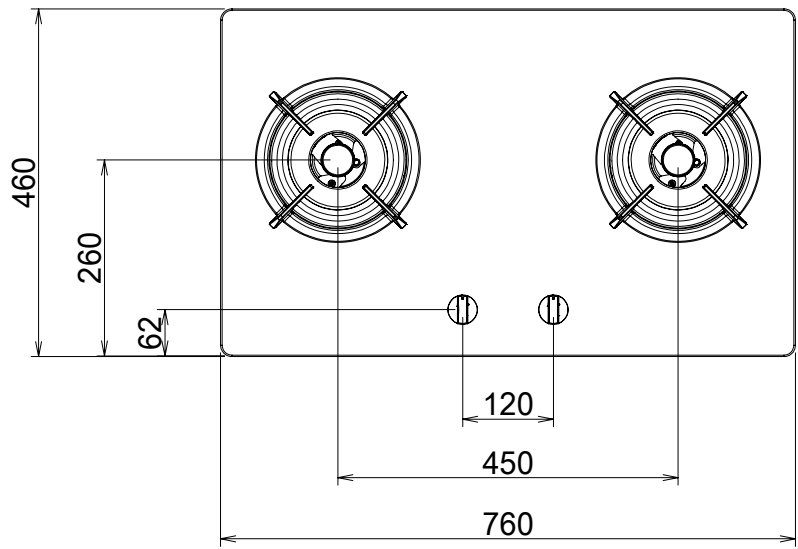

Mark	Revised record	Date
△		

FH-GS6020GL			
Model	Product code	Color	Note
Created date	7/1/2019	Product category	Gas Hob
Updated date		Model	FH-GS6020GL
-FUJIOH-		Scale	1/10
Product outline drawing			

FH-GS6020SS			
Model	Product code	Color	Note
Created date	7/1/2019	Product category	Gas Hob
Updated date		Model	FH-GS6020SS
-FUJIOH-		Scale	1/10
Product outline drawing			