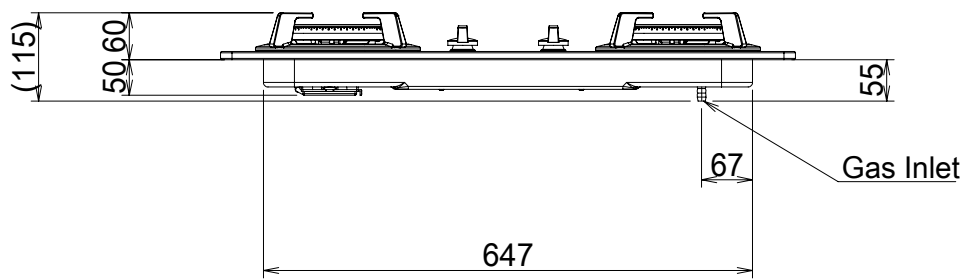

Mark	Revised record	Date
△		

FH-GS6020GL			
Model	Product code	Color	Note
Created date	7/1/2019	Product category	Gas Hob
Updated date		Model	FH-GS6020GL
-FUJIOH-		Scale	1/10
Product outline drawing			

FH-GS6020SS			
Model	Product code	Color	Note
Created date	7/1/2019	Product category	Gas Hob
Updated date		Model	FH-GS6020SS
-FUJIOH-		Scale	1/10
Product outline drawing			