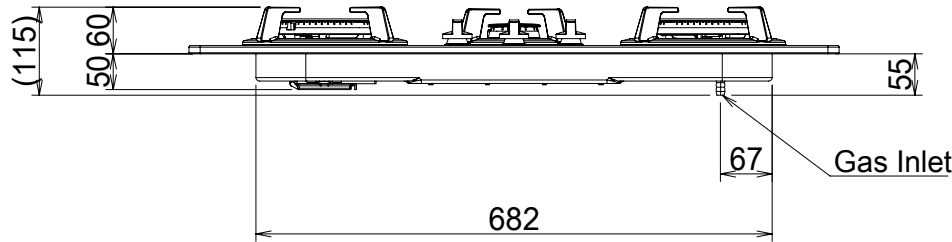

Mark	Revised record	Date
△		

FH-GS6030GL			
Model	Product code	Color	Note
Created date	28/12/2018	Product category	Gas Hob
Updated date		Model	FH-GS6030GL
<b>-FUJIOH-</b>		Scale	1/10
Product outline drawing			

FH-GS6030SS			
Model	Product code	Color	Note
Created date	7/1/2019	Product category	Gas Hob
Updated date		Model	FH-GS6030SS
<b>-FUJIOH-</b>		Scale	1/10
Product outline drawing			

Mark	Revised record	Date
△		