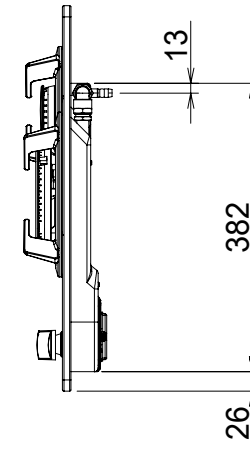

Mark	Revised record	Date
△		

FH-GS6030GL			
Model	Product code	Color	Note
Created date	28/12/2018	Product category	Gas Hob
Updated date		Model	FH-GS6030GL
<b>-FUJIOH-</b>		Scale	1/10
Product outline drawing			

FH-GS6030SS			
Model	Product code	Color	Note
Created date	7/1/2019	Product category	Gas Hob
Updated date		Model	FH-GS6030SS
<b>-FUJIOH-</b>		Scale	1/10
Product outline drawing			

Mark	Revised record	Date
△		