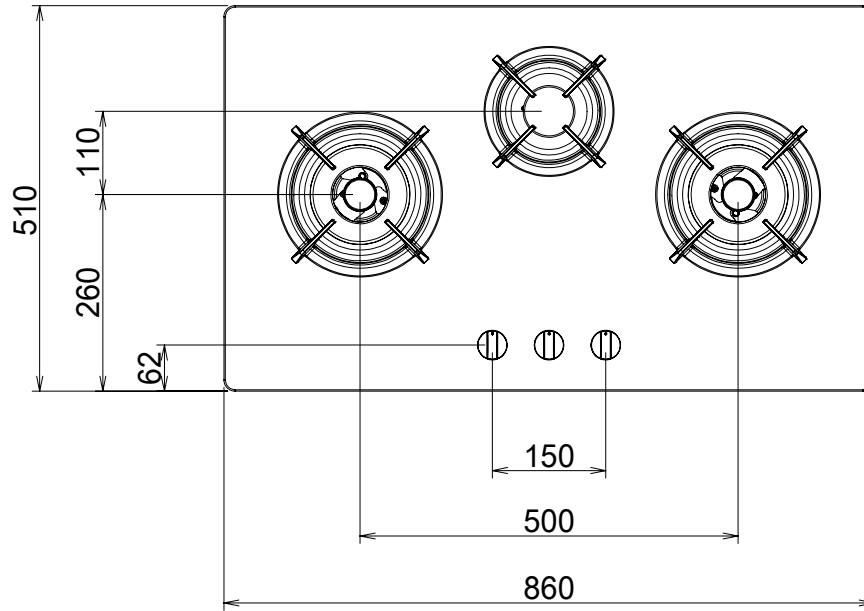

Mark	Revised record	Date
△		

FH-GS6030GL			
Model	Product code	Color	Note
Created date	28/12/2018	Product category	Gas Hob
Updated date		Model	FH-GS6030GL
<b>-FUJIOH-</b>		Scale	1/10
Product outline drawing			

FH-GS6030SS			
Model	Product code	Color	Note
Created date	7/1/2019	Product category	Gas Hob
Updated date		Model	FH-GS6030SS
<b>-FUJIOH-</b>		Scale	1/10
Product outline drawing			

Mark	Revised record	Date
△		