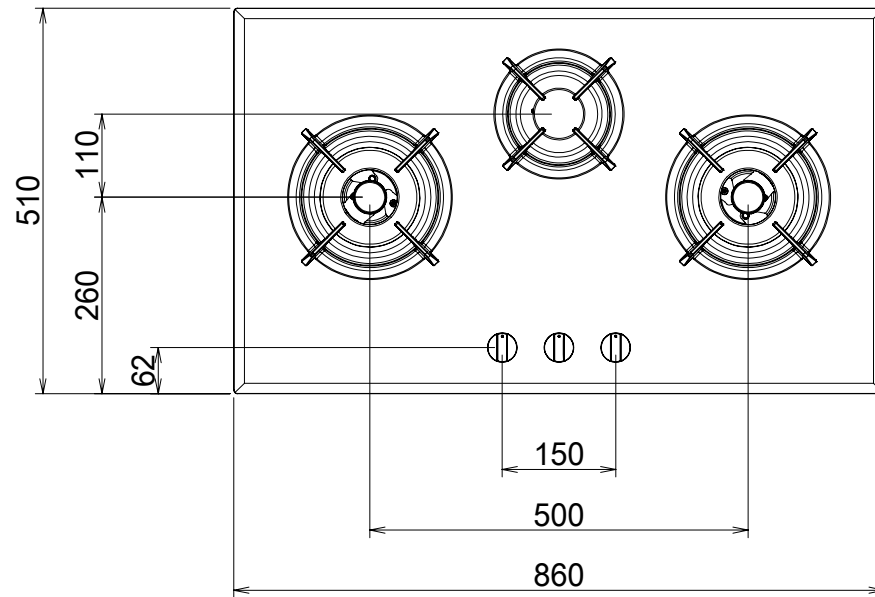

FH-GS6030SS			
Model	Product code	Color	Note
Created date	7/1/2019	Product category	Gas Hob
Updated date		Model	FH-GS6030SS
-FUJIOH-		Scale	1/10
Product outline drawing			

Mark	Revised record	Date
△		

Mark	Revised record	Date
△		

FH-GS6030GL			
Model	Product code	Color	Note
Created date	28/12/2018	Product category	Gas Hob
Updated date		Model	FH-GS6030GL
-FUJIOH-		Scale	1/10
Product outline drawing			