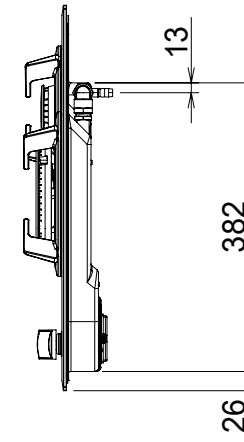

FH-GS6030SS			
Model	Product code	Color	Note
Created date	7/1/2019	Product category	Gas Hob
Updated date		Model	FH-GS6030SS
-FUJIOH-		Scale	1/10
Product outline drawing			

Mark	Revised record	Date
△		

Mark	Revised record	Date
△		

FH-GS6030GL			
Model	Product code	Color	Note
Created date	28/12/2018	Product category	Gas Hob
Updated date		Model	FH-GS6030GL
-FUJIOH-		Scale	1/10
Product outline drawing			