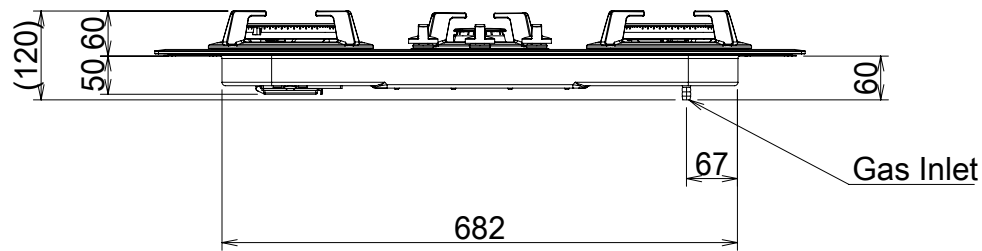

FH-GS6030SS			
Model	Product code	Color	Note
Created date	7/1/2019	Product category	Gas Hob
Updated date		Model	FH-GS6030SS
-FUJIOH-		Scale	1/10
Product outline drawing			

Mark	Revised record	Date
△		

Mark	Revised record	Date
△		

FH-GS6030GL			
Model	Product code	Color	Note
Created date	28/12/2018	Product category	Gas Hob
Updated date		Model	FH-GS6030GL
-FUJIOH-		Scale	1/10
Product outline drawing			