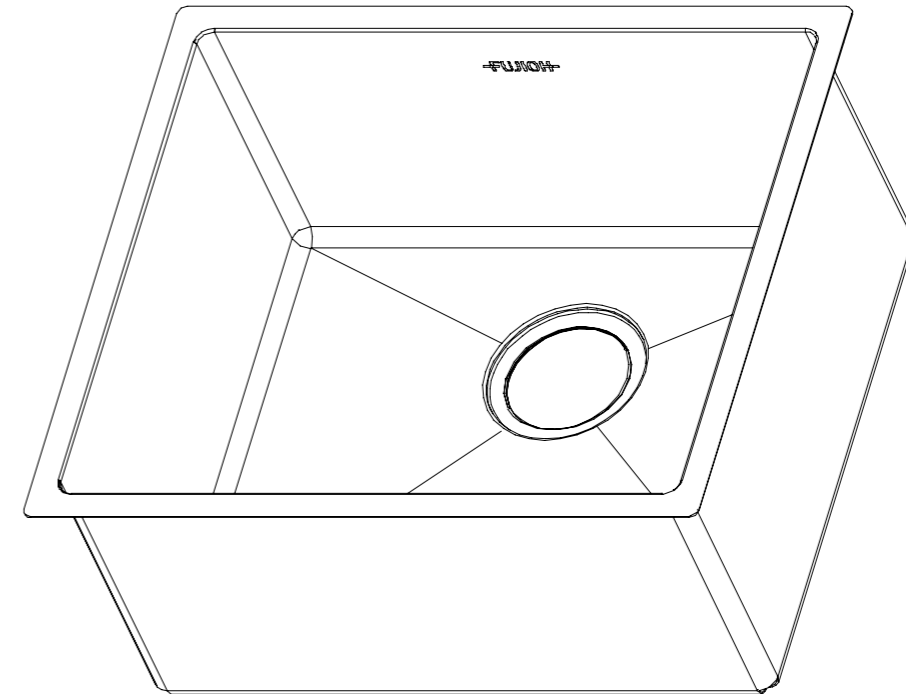

Section A-A

Mark	Revised record	Date
△		

FZ-SN50-S43U			
Model	Product code	Color	Note
Created date	14/10/2020	Product category	Stainless steel sink
Updated date		Model	FZ-SN50-S43U
-FUJIOH-	Scale 1/5	Product outline drawing	