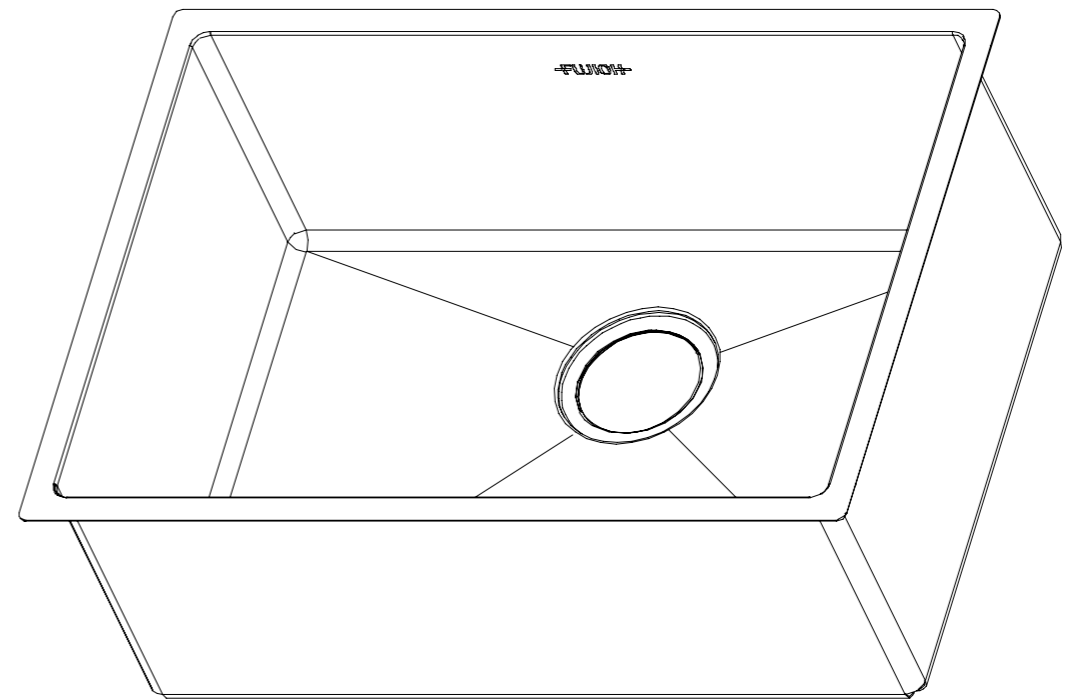

Section A-A

Mark	Revised record	Date
△		

FZ-SN50-S53U			
Model	Product code	Color	Note
Created date	15/10/2020	Product category	Stainless steel sink
Updated date		Model	FZ-SN50-S53U
-FUJIOH-	Scale 1/5	Product outline drawing	