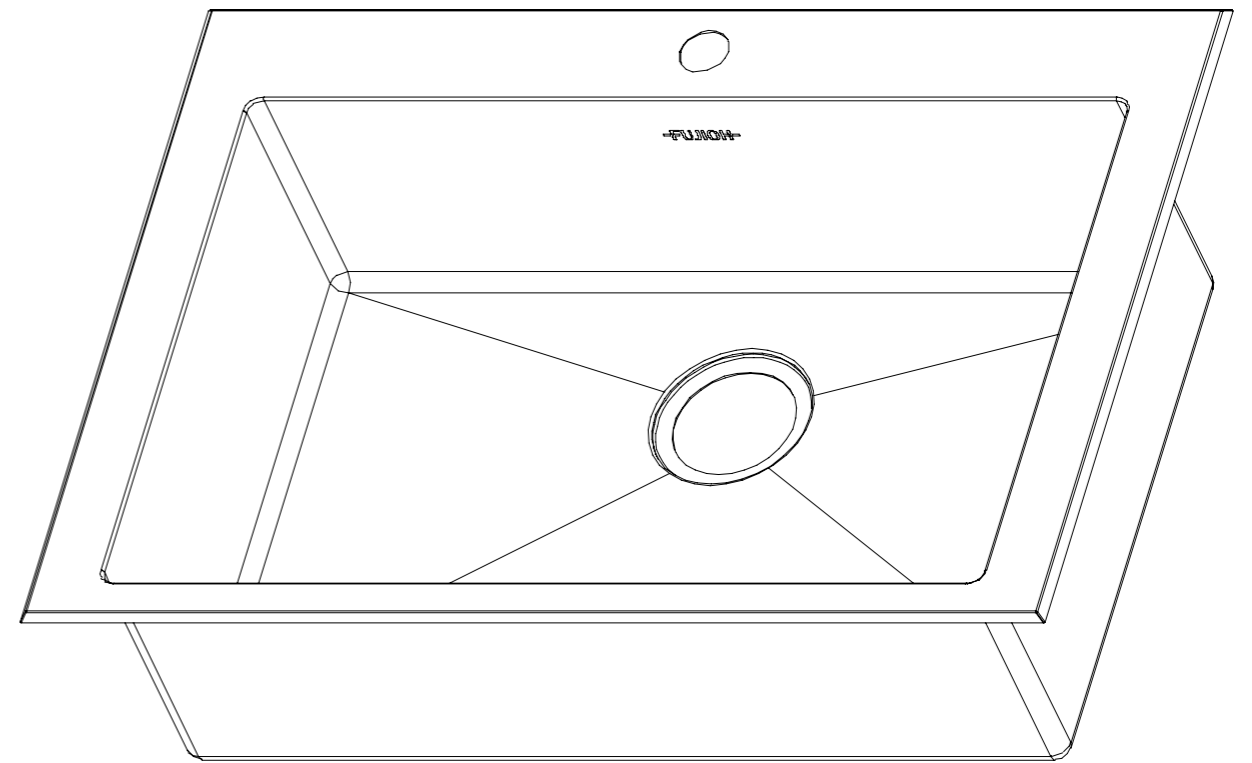

Section A-A

Mark	Revised record	Date

FZ-SN50-S63T			
Model	Product code	Color	Note
Created date	14/10/2020	Product category	Stainless steel sink
Updated date		Model	FZ-SN50-S63T
-FUJIOH-	Scale 1/5	Product outline drawing	