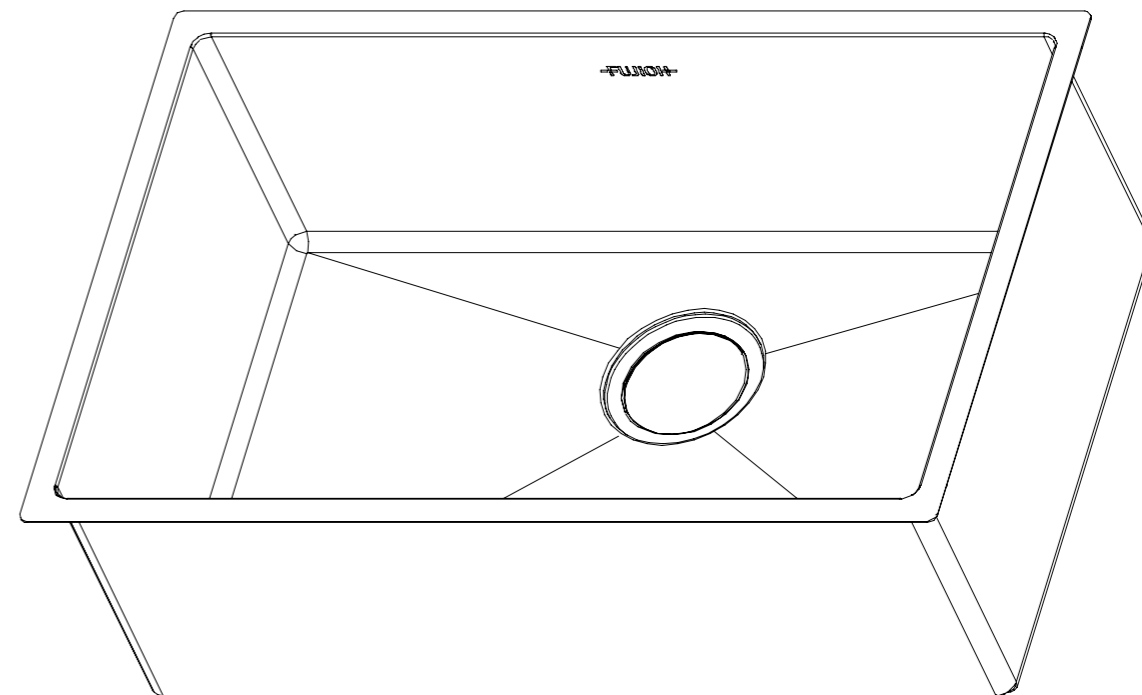

Section A-A

Mark	Revised record	Date
△		

FZ-SN50-S63U			
Model	Product code	Color	Note
Created date	15/10/2020	Product category	Stainless steel sink
Updated date		Model	FZ-SN50-S63U
-FUJIOH-	Scale 1/5	Product outline drawing	