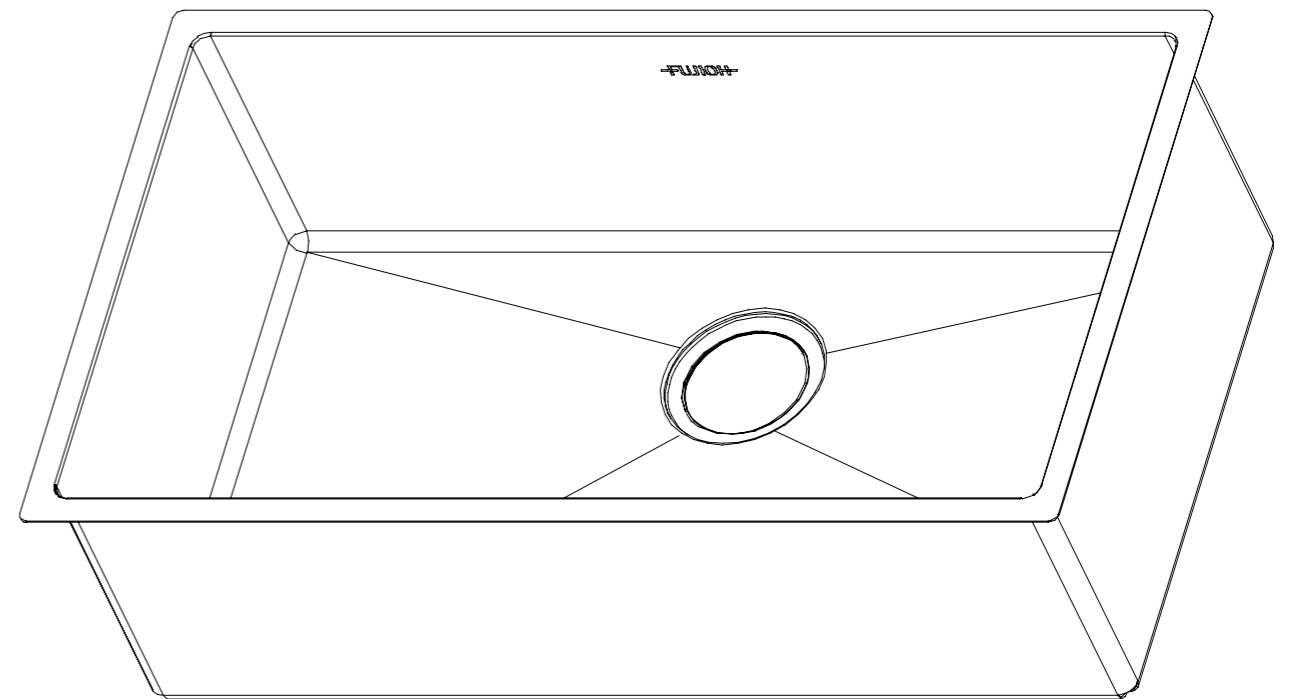

Section A-A

Mark	Revised record	Date

FZ-SN50-S73U			
Model	Product code	Color	Note
Created date	15/10/2020	Product category	Stainless steel sink
Updated date		Model	FZ-SN50-S73U
-FUJIOH-	Scale 1/5	Product outline drawing	