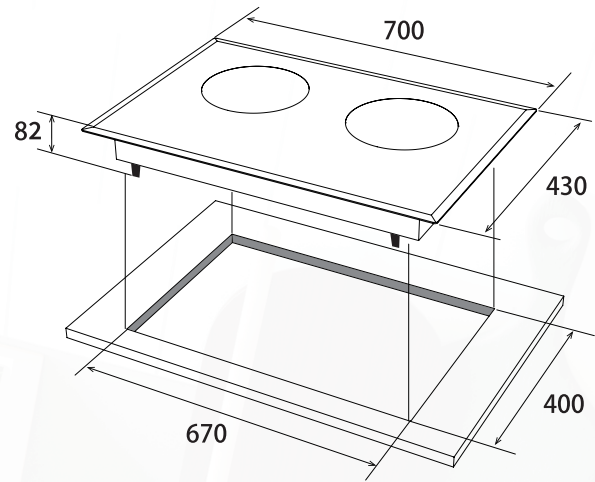

01/ 2-in-1 Hob

The luxury to choose induction hob or ceramic hob at your fingertips.

02/ Bevelled Edge

The ultimate statement of style that brings out the beauty of your hob.

03/ SCHOTT CERAN® Glass

The ceramic glass that combines easy care and durability.

MODEL

FH-IC6020

INSTALLATIONS

FH-IC6020 [mm]

SPECIFICATIONS

Type	Induction	Ceramic
Touch Control	Yes	
Timer	180 min	
Power Setting	9 step	
Child Safety Lock	Yes	
Residual Heat Indicator	Yes	
Auto Switch Off	Yes	
Pan Sensor	Yes	-
Glass	SCHOTT CERAN®	
Cooking Zones	1 Zone	
Zone Size [mm]	180	200
Installation Method	Built-in or Free Standing on Table Top (equipped with base legs)	
Color	Black	
Dimensions [mm]	W700 x D430 x H82	
Cut Size [mm]	W670 x D400	
Weight [kg]	7.7	
Voltage [V/Hz]	220-240V / 50-60Hz	
Power [kW]	(1.4~1.8) × 2 = max 3.2	
Ampere required (Base on 230V)	15	