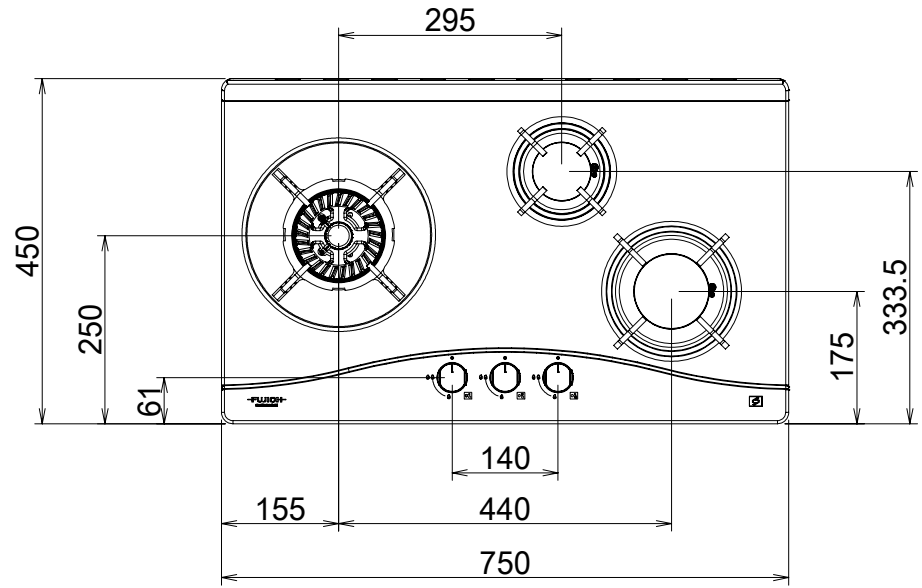

Mark	Revised record	Date
△		

Model	Product code	Color	Note
Created date	21/12/2018	Product category	Gas Hob
Updated date		Model	FH-GS5035SVGL
-FUJIOH-	Scale	1/10	Product outline drawing

Mark	Revised record	Date
△		

Model	Product code	Color	Note
Created date	21/12/2018	Product category	Gas Hob
Updated date		Model	FH-GS5035SVSS
-FUJIOH-		Scale	1/10
Product outline drawing			