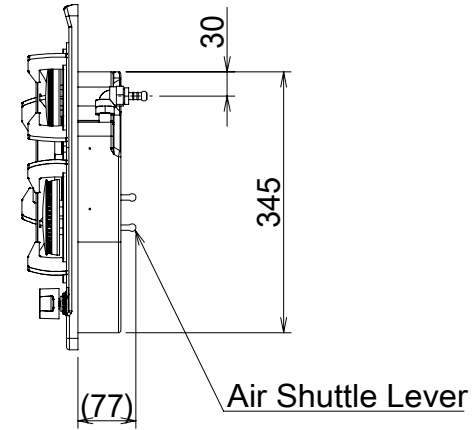

Mark	Revised record	Date
△		

Model	Product code	Color	Note
Created date	21/12/2018	Product category	Gas Hob
Updated date		Model	FH-GS5035SVGL
-FUJIOH-	Scale	1/10	Product outline drawing

Mark	Revised record	Date
△		

Model	Product code	Color	Note
Created date	21/12/2018	Product category	Gas Hob
Updated date		Model	FH-GS5035SVSS
-FUJIOH-		Scale	1/10
Product outline drawing			