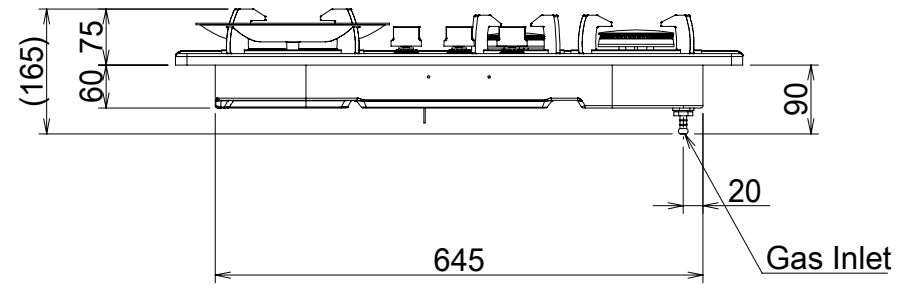

Mark	Revised record	Date
△		

Model	Product code	Color	Note
Created date	21/12/2018	Product category	Gas Hob
Updated date		Model	FH-GS5035SVGL
-FUJIOH-	Scale	1/10	Product outline drawing

Mark	Revised record	Date
△		

Model	Product code	Color	Note
Created date	21/12/2018	Product category	Gas Hob
Updated date		Model	FH-GS5035SVSS
-FUJIOH-		Scale	1/10
Product outline drawing			