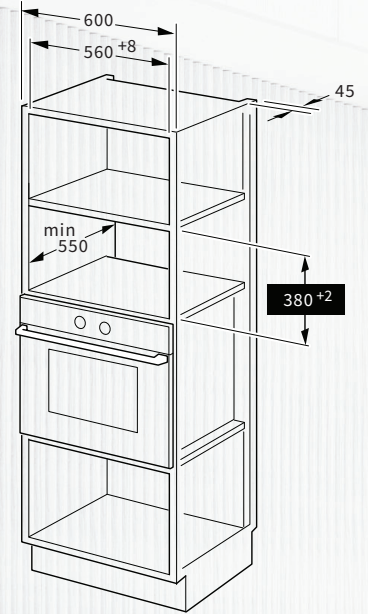

COLORS

FV-MW51 GL

Product image is for illustrative purposes only and may differ from the actual product.

SPECIFICATIONS

Microwave Oven	Microwave + Grill
Installation Type	Built-in
Microwave Capacity	25L
Gross Dimensions [mm]	W595 x D401 x H388
Cavity Dimensions [mm]	W328 x D368 x H206
Cutout Dimensions [mm]	W560 x D500 x H380
Turntable Diameter [mm]	315
Weight [kg]	18.5
Voltage [V/Hz]	230-240/50
Ampere required [A]	13
Power [W]	
Microwave	900
Grill	1000
Rated Power Consumption	1450
Color	Black
Main Body Material	Stainless Steel
Front Panel Material	Toughened Glass
Glass Tray	Borosilicate Glass
Type of Control	Touch Control
Door Button	Touch Control
Door Opening	Electric Door Opening
Power Level (Microwave)	5
Auto Menu	8 Menus
Defrost by Weight	Yes
Defrost by Time	Yes
Clock	Yes
Kitchen Timer	Yes (maximum 95 mins)
Display	LED
Child Safety Lock	Yes
Accessories	Grill Rack and Suction Knob

INSTALLATIONS

[Unit: mm]

Back Ventilation
Gap Allowance

ACCESSORIES

Grill Rack

Suction Knob

Drawings for illustrative purposes only.