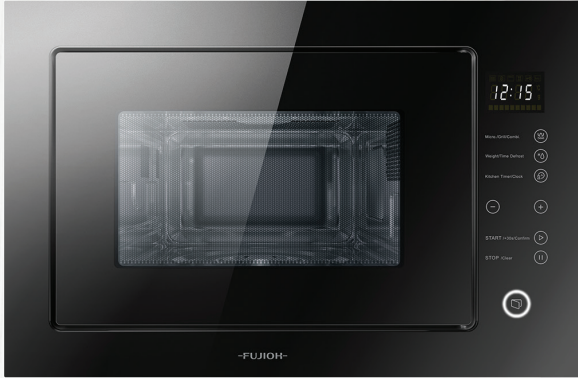

BUILT-IN MICROWAVE OVEN FV-MW51

充実した機能と、
キッチンに寄り添うデザイン

1 MICROWAVE OVEN
LIMITED WARRANTY*
YEAR

Lustrous. Versatile. Unstained.

This sleek looking built-in microwave oven comes with additional grill function that offers wider choices of instant, prompt recipes, allowing you to appreciate grilled cuisine in addition to the usual reheating, defrosting and cooking options, amidst your busy lifestyle.

Its even glass surface and seamless cavity helps to make cleaning easier. The built-in features with precise touch panel fit perfectly into your chic designed kitchen, saving more space for food preparation.

03/ Electric Door Opening

- Easy access with touch screen panel
- Swift door opening with one touch

04/ 8 Auto Cook Menus

- Preset cooking time and temperature for optimum food quality
- One touch to preparing pizza, meat, vegetable, pasta, potato, fish, beverage and popcorn

COLORS

FV-MW51 GL

Product image is for illustrative purposes only and may differ from the actual product.

SPECIFICATIONS

Microwave Oven	Microwave + Grill
Installation Type	Built-in
Microwave Capacity	25L
Gross Dimensions [mm]	W595 x D401 x H388
Cavity Dimensions [mm]	W328 x D368 x H206
Cutout Dimensions [mm]	W560 x D500 x H380
Turntable Diameter [mm]	315
Weight [kg]	18.5
Voltage [V/Hz]	230-240/50
Ampere required [A]	13
Power [W]	
Microwave	900
Grill	1000
Rated Power Consumption	1450
Color	Black
Main Body Material	Stainless Steel
Front Panel Material	Toughened Glass
Glass Tray	Borosilicate Glass
Type of Control	Touch Control
Door Button	Touch Control
Door Opening	Electric Door Opening
Power Level (Microwave)	5
Auto Menu	8 Menus
Defrost by Weight	Yes
Defrost by Time	Yes
Clock	Yes
Kitchen Timer	Yes (maximum 95 mins)
Display	LED
Child Safety Lock	Yes
Accessories	Grill Rack and Suction Knob