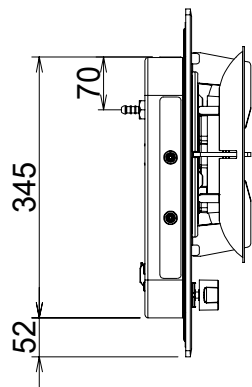

Mark	Revised record	Date
△		

FH-GS7020SVGL TG			
Model	Product code	Color	Note
Created date	6/11/2019	Product category	Gas Hob
Updated date		Model	FH-GS7020SVGL TG
-FUJIOH-		Scale	1/10
		Product outline drawing	

FH-GS7020SVGL LPG	—	—	—
Model	Product code	Color	Note
Created date		Product category	Gas Hob
Updated date	6/11/2019	Model	FH-GS7020SVGL LPG
-FUJIOH-	Scale 1/10	Product outline drawing	

Mark	Revised record	Date
△		