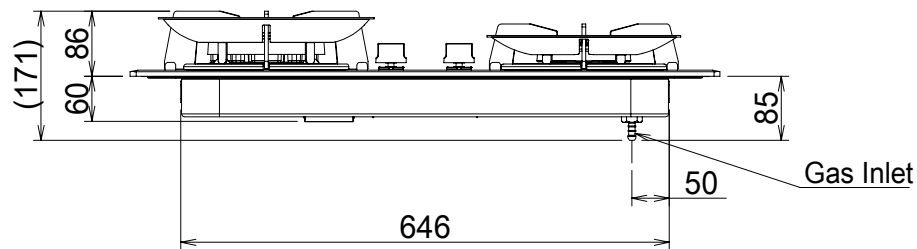

Mark	Revised record	Date
△		

FH-GS7020SVGL TG			
Model	Product code	Color	Note
Created date	6/11/2019	Product category	Gas Hob
Updated date		Model	FH-GS7020SVGL TG
-FUJIOH-		Scale	1/10
		Product outline drawing	

FH-GS7020SVGL LPG	—	—	—
Model	Product code	Color	Note
Created date		Product category	Gas Hob
Updated date	6/11/2019	Model	FH-GS7020SVGL LPG
-FUJIOH-	Scale 1/10	Product outline drawing	

Mark	Revised record	Date
△		