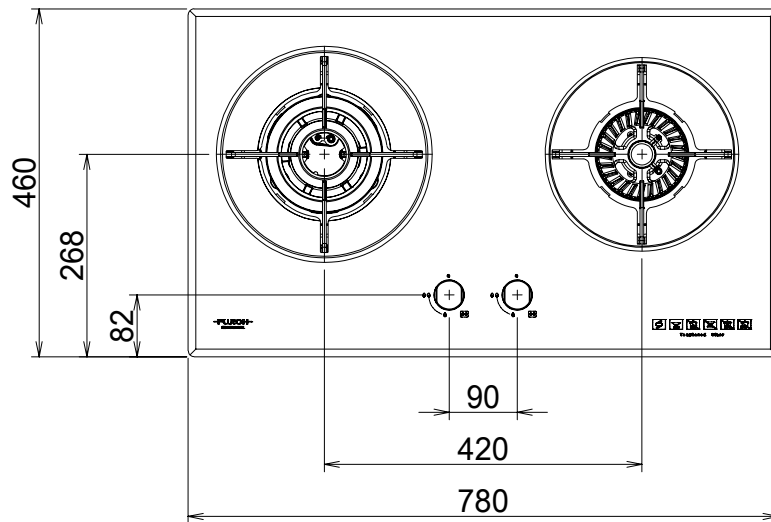

Mark	Revised record	Date
△		

FH-GS7020SVGL TG			
Model	Product code	Color	Note
Created date	6/11/2019	Product category	Gas Hob
Updated date		Model	FH-GS7020SVGL TG
-FUJIOH-		Scale	1/10
		Product outline drawing	

FH-GS7020SVGL LPG	—	—	—
Model	Product code	Color	Note
Created date		Product category	Gas Hob
Updated date	6/11/2019	Model	FH-GS7020SVGL LPG
-FUJIOH-	Scale 1/10	Product outline drawing	

Mark	Revised record	Date
△		