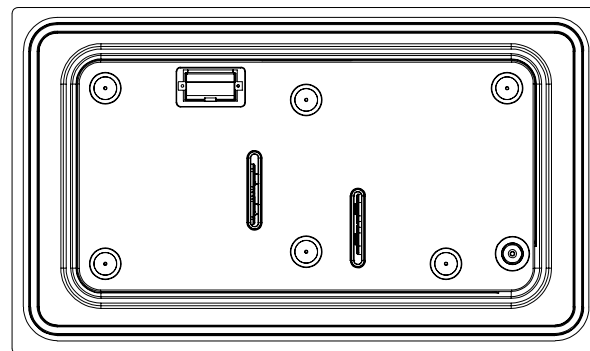

Mark	Revised record	Date
△		

FH-GS7020SVGL TG			
Model	Product code	Color	Note
Created date	6/11/2019	Product category	Gas Hob
Updated date		Model	FH-GS7020SVGL TG
-FUJIOH-		Scale	1/10
		Product outline drawing	

FH-GS7020SVGL LPG	—	—	—
Model	Product code	Color	Note
Created date		Product category	Gas Hob
Updated date	6/11/2019	Model	FH-GS7020SVGL LPG
-FUJIOH-	Scale 1/10	Product outline drawing	

Mark	Revised record	Date
△		