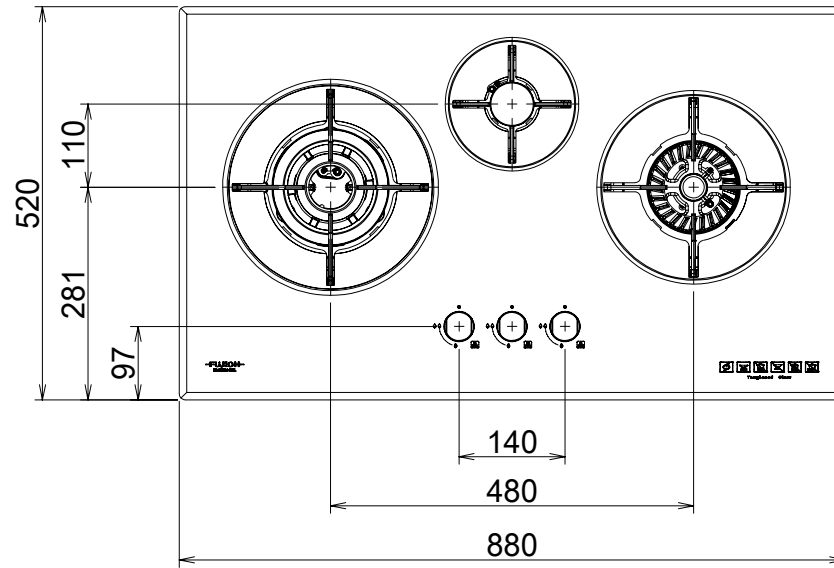

Mark	Revised record	Date
△		

FH-GS7030SVGL TG			
Model	Product code	Color	Note
Created date		Product category	Gas Hob
Updated date	5/11/2019	Model	FH-GS7030SVGL TG
-FUJIOH-		Scale	1/10
		Product outline drawing	

Mark	Revised record	Date

FH-GS7030SVGL LPG			
Model	Product code	Color	Note
Created date		Product category	Gas Hob
Updated date	6/11/2019	Model	FH-GS7030SVGL LPG
-FUJIOH-	Scale 1/10	Product outline drawing	