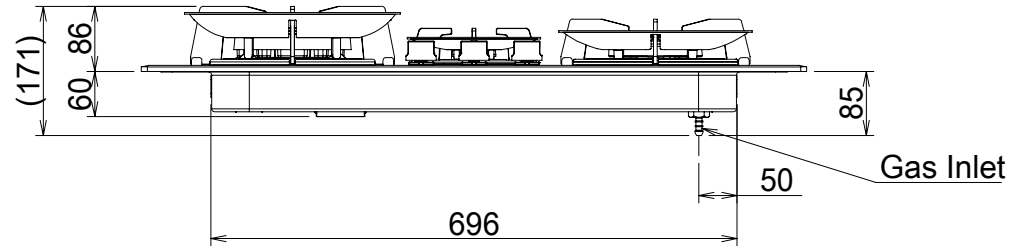

Mark	Revised record	Date
△		

FH-GS7030SVGL TG			
Model	Product code	Color	Note
Created date		Product category	Gas Hob
Updated date	5/11/2019	Model	FH-GS7030SVGL TG
-FUJIOH-		Scale	1/10
		Product outline drawing	

Mark	Revised record	Date

FH-GS7030SVGL LPG			
Model	Product code	Color	Note
Created date		Product category	Gas Hob
Updated date	6/11/2019	Model	FH-GS7030SVGL LPG
-FUJIOH-	Scale 1/10	Product outline drawing	