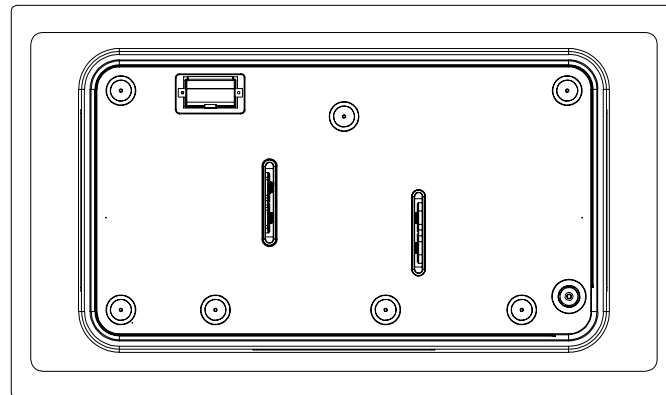

Mark	Revised record	Date
△		

FH-GS7030SVGL TG			
Model	Product code	Color	Note
Created date		Product category	Gas Hob
Updated date	5/11/2019	Model	FH-GS7030SVGL TG
-FUJIOH-		Scale	1/10
		Product outline drawing	

Mark	Revised record	Date

FH-GS7030SVGL LPG			
Model	Product code	Color	Note
Created date		Product category	Gas Hob
Updated date	6/11/2019	Model	FH-GS7030SVGL LPG
-FUJIOH-	Scale 1/10	Product outline drawing	