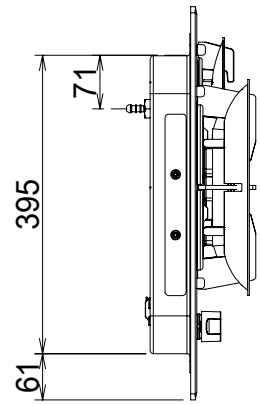

Mark	Revised record	Date
△		

FH-GS7030SVGL TG			
Model	Product code	Color	Note
Created date		Product category	Gas Hob
Updated date	5/11/2019	Model	FH-GS7030SVGL TG
-FUJIOH-		Scale	1/10
		Product outline drawing	

Mark	Revised record	Date

FH-GS7030SVGL LPG			
Model	Product code	Color	Note
Created date		Product category	Gas Hob
Updated date	6/11/2019	Model	FH-GS7030SVGL LPG
-FUJIOH-	Scale 1/10	Product outline drawing	