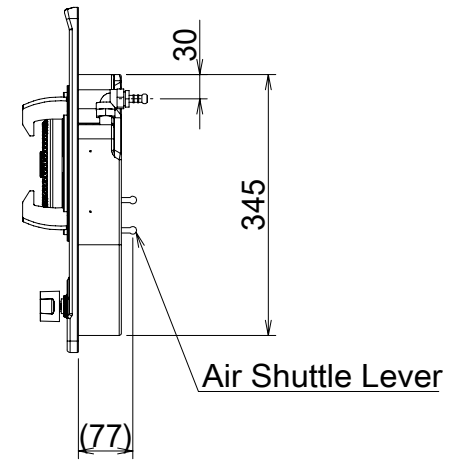

Model	Product code	Color	Note
Created date	25/12/2018	Product category	Gas Hob
Updated date		Model	FH-GS5520SVGL
-FUJIOH-	Scale	1/10	Product outline drawing

Mark	Revised record	Date
△		

Model	Product code	Color	Note
Created date	21/12/2018	Product category	Gas Hob
Updated date		Model	FH-GS5520SVSS
-FUJIOH-	Scale 1/10	Product outline drawing	