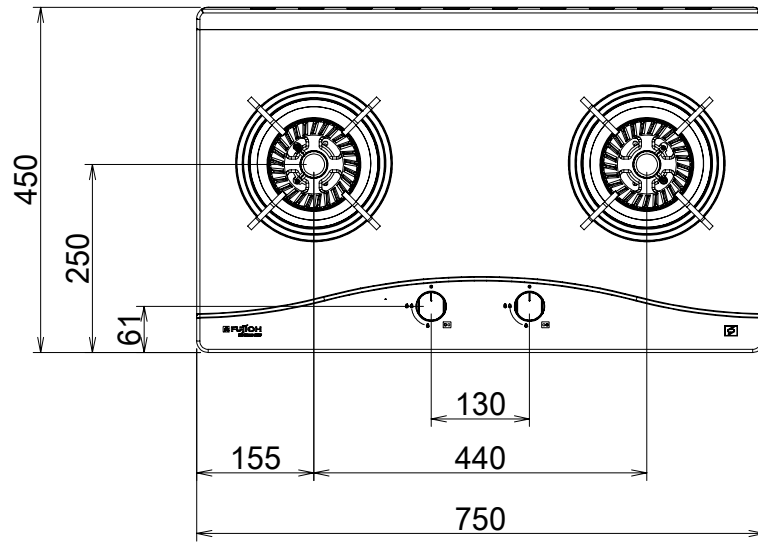

Model	Product code	Color	Note
Created date	25/12/2018	Product category	Gas Hob
Updated date		Model	FH-GS5520SVGL
-FUJIOH-	Scale	1/10	Product outline drawing

Mark	Revised record	Date
△		

Model	Product code	Color	Note
Created date	21/12/2018	Product category	Gas Hob
Updated date		Model	FH-GS5520SVSS
-FUJIOH-	Scale 1/10	Product outline drawing	