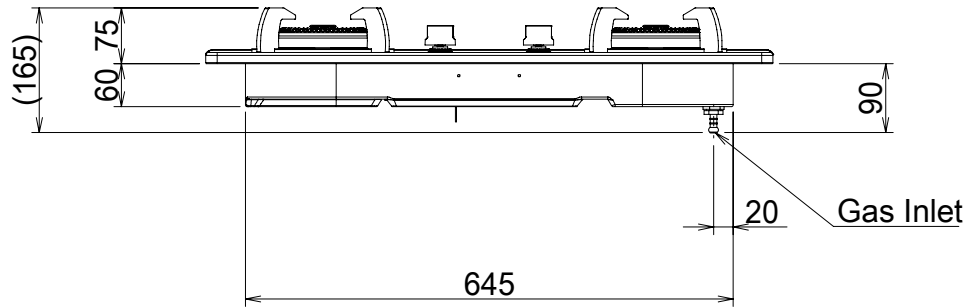

Model	Product code	Color	Note
Created date	25/12/2018	Product category	Gas Hob
Updated date		Model	FH-GS5520SVGL
-FUJIOH-	Scale	1/10	Product outline drawing

Mark	Revised record	Date
△		

Model	Product code	Color	Note
Created date	21/12/2018	Product category	Gas Hob
Updated date		Model	FH-GS5520SVSS
-FUJIOH-	Scale 1/10	Product outline drawing	