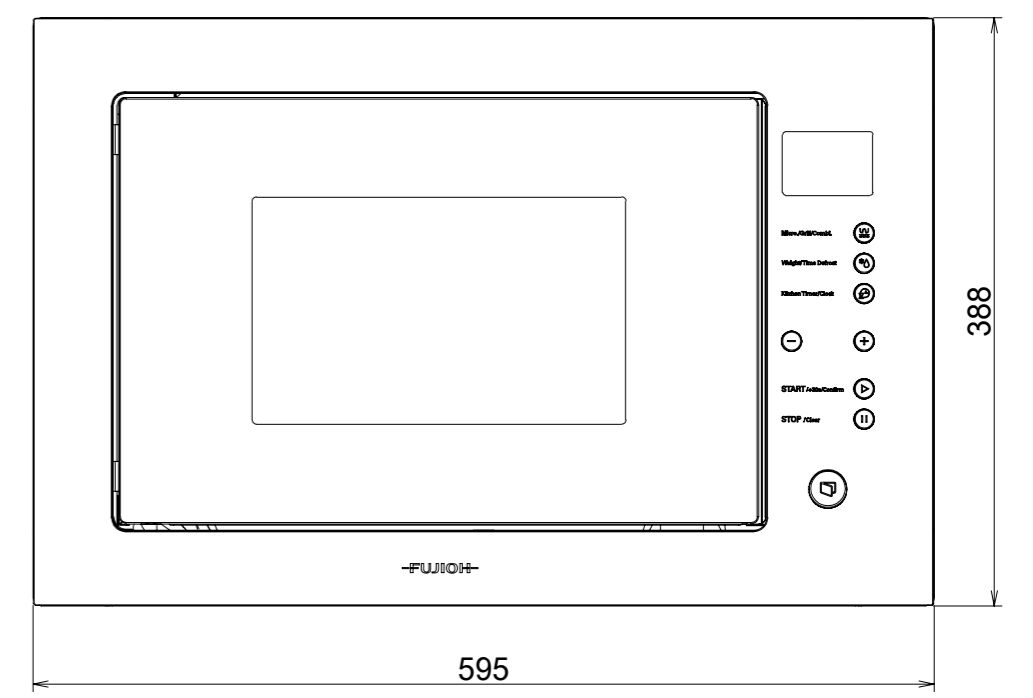

电源线长1米

Mark	Revised record	Date

FV-MW51			
Model	Product code	Color	Note
Created date	21/7/2020	Product category	Built-in Microwave oven
Updated date		Model	FV-MW51
-FUJIOH-	Scale 1/5	Product outline drawing	