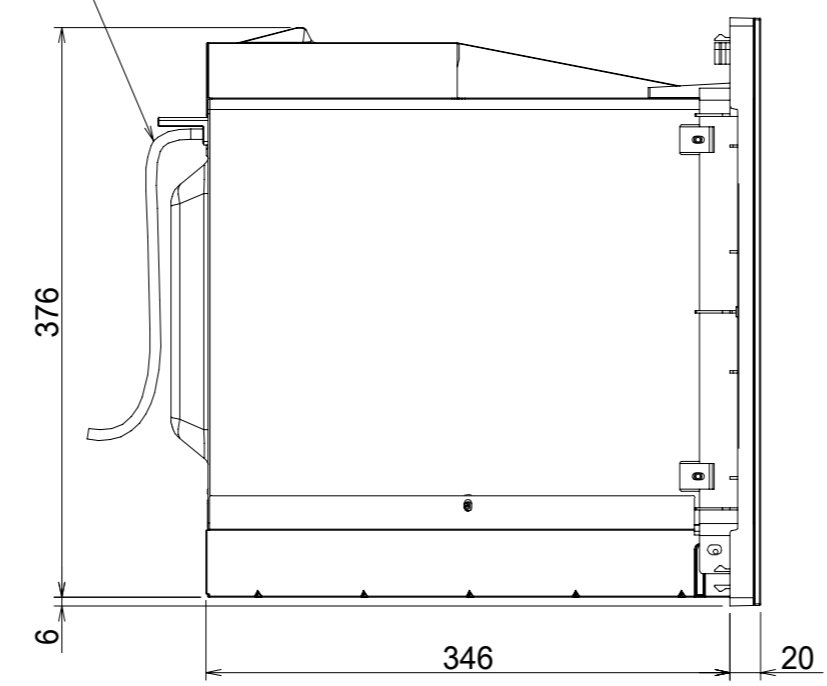

电源线长1米

Mark	Revised record	Date

FV-MW51			
Model	Product code	Color	Note
Created date	21/7/2020	Product category	Built-in Microwave oven
Updated date		Model	FV-MW51
-FUJIOH-	Scale 1/5	Product outline drawing	