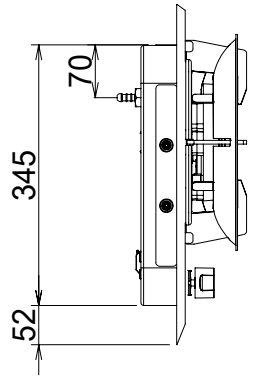

| Mark | Revised record | Date |
|------|----------------|------|
| △    |                |      |

|                         |              |                  |                  |
|-------------------------|--------------|------------------|------------------|
| FH-GS7020SVSS TG        |              |                  |                  |
| Model                   | Product code | Color            | Note             |
| Created date            | 6/11/2019    | Product category | Gas Hob          |
| Updated date            |              | Model            | FH-GS7020SVSS TG |
| <b>-FUJIOH-</b>         |              | Scale            | 1/10             |
| Product outline drawing |              |                  |                  |

| Mark | Revised record | Date |
|------|----------------|------|
| △    |                |      |

|                   |              |                         |                   |
|-------------------|--------------|-------------------------|-------------------|
| FH-GS7020SVSS LPG |              |                         |                   |
| Model             | Product code | Color                   | Note              |
| Created date      |              | Product category        | Gas Hob           |
| Updated date      | 5/11/2019    | Model                   | FH-GS7020SVSS LPG |
| <b>-FUJIOH-</b>   |              | Scale                   | 1/10              |
|                   |              | Product outline drawing |                   |