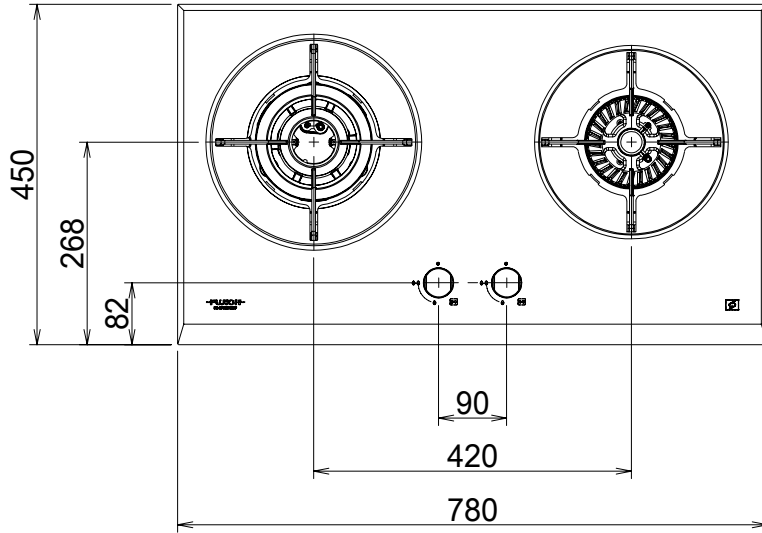

| Mark | Revised record | Date |
|------|----------------|------|
| △    |                |      |

|                         |              |                  |                  |
|-------------------------|--------------|------------------|------------------|
| FH-GS7020SVSS TG        |              |                  |                  |
| Model                   | Product code | Color            | Note             |
| Created date            | 6/11/2019    | Product category | Gas Hob          |
| Updated date            |              | Model            | FH-GS7020SVSS TG |
| <b>-FUJIOH-</b>         |              | Scale            | 1/10             |
| Product outline drawing |              |                  |                  |

| Mark | Revised record | Date |
|------|----------------|------|
| △    |                |      |

|                   |              |                         |                   |
|-------------------|--------------|-------------------------|-------------------|
| FH-GS7020SVSS LPG |              |                         |                   |
| Model             | Product code | Color                   | Note              |
| Created date      |              | Product category        | Gas Hob           |
| Updated date      | 5/11/2019    | Model                   | FH-GS7020SVSS LPG |
| <b>-FUJIOH-</b>   |              | Scale                   | 1/10              |
|                   |              | Product outline drawing |                   |