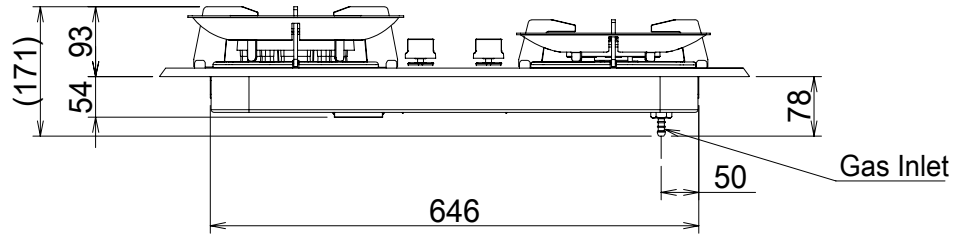

| Mark | Revised record | Date |
|------|----------------|------|
| △    |                |      |

|                         |              |                  |                  |
|-------------------------|--------------|------------------|------------------|
| FH-GS7020SVSS TG        |              |                  |                  |
| Model                   | Product code | Color            | Note             |
| Created date            | 6/11/2019    | Product category | Gas Hob          |
| Updated date            |              | Model            | FH-GS7020SVSS TG |
| <b>-FUJIOH-</b>         |              | Scale            | 1/10             |
| Product outline drawing |              |                  |                  |

| Mark | Revised record | Date |
|------|----------------|------|
| △    |                |      |

|                   |              |                         |                   |
|-------------------|--------------|-------------------------|-------------------|
| FH-GS7020SVSS LPG |              |                         |                   |
| Model             | Product code | Color                   | Note              |
| Created date      |              | Product category        | Gas Hob           |
| Updated date      | 5/11/2019    | Model                   | FH-GS7020SVSS LPG |
| <b>-FUJIOH-</b>   |              | Scale                   | 1/10              |
|                   |              | Product outline drawing |                   |