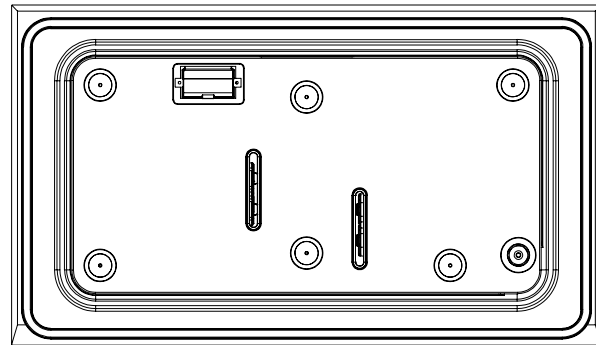

| Mark | Revised record | Date |
|------|----------------|------|
| △    |                |      |

|                         |              |                  |                  |
|-------------------------|--------------|------------------|------------------|
| FH-GS7020SVSS TG        |              |                  |                  |
| Model                   | Product code | Color            | Note             |
| Created date            | 6/11/2019    | Product category | Gas Hob          |
| Updated date            |              | Model            | FH-GS7020SVSS TG |
| <b>-FUJIOH-</b>         |              | Scale            | 1/10             |
| Product outline drawing |              |                  |                  |

| Mark | Revised record | Date |
|------|----------------|------|
| △    |                |      |

|                   |              |                         |                   |
|-------------------|--------------|-------------------------|-------------------|
| FH-GS7020SVSS LPG |              |                         |                   |
| Model             | Product code | Color                   | Note              |
| Created date      |              | Product category        | Gas Hob           |
| Updated date      | 5/11/2019    | Model                   | FH-GS7020SVSS LPG |
| <b>-FUJIOH-</b>   |              | Scale                   | 1/10              |
|                   |              | Product outline drawing |                   |