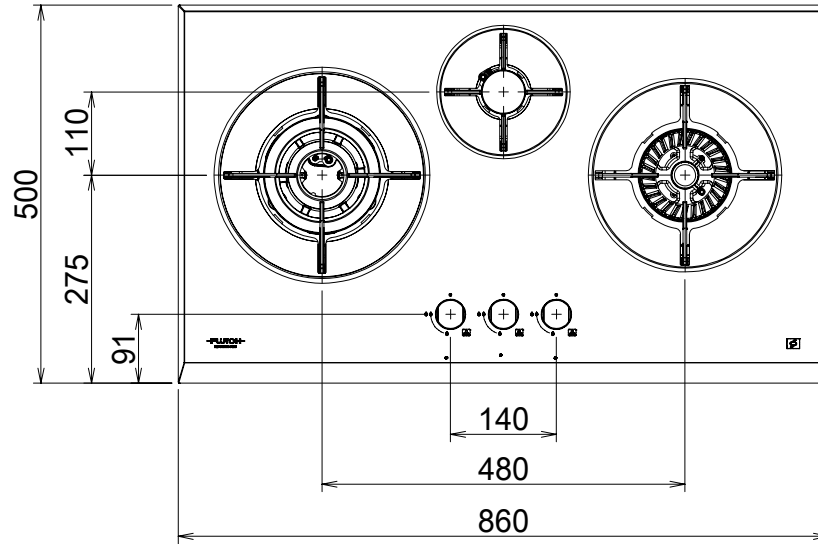

| Mark | Revised record | Date |
|------|----------------|------|
| | | |

| | | | |
|------------------|--------------|-------------------------|------------------|
| FH-GS7030SVSS TG | | | |
| Model | Product code | Color | Note |
| Created date | 5/11/2019 | Product category | Gas Hob |
| Updated date | | Model | FH-GS7030SVSS TG |
| -FUJIOH- | Scale 1/10 | Product outline drawing | |

| Mark | Revised record | Date |
|------|----------------|------|
| △ | | |

| | | | |
|-------------------------|--------------|------------------|-------------------|
| FH-GS7030SVSS LPG | | | |
| Model | Product code | Color | Note |
| Created date | 6/11/2019 | Product category | Gas Hob |
| Updated date | | Model | FH-GS7030SVSS LPG |
| -FUJIOH- | | Scale | 1/10 |
| Product outline drawing | | | |