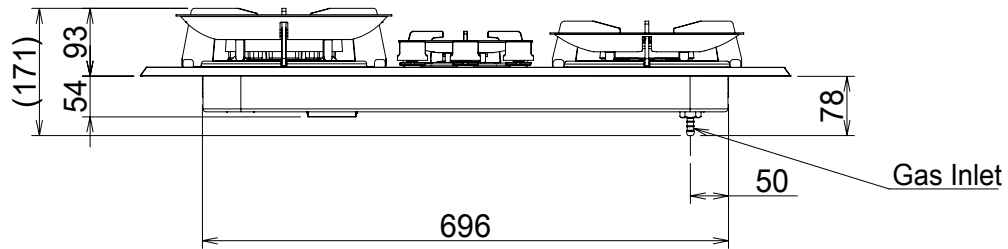

| Mark | Revised record | Date |
|------|----------------|------|
| | | |

| | | | |
|------------------|--------------|-------------------------|------------------|
| FH-GS7030SVSS TG | | | |
| Model | Product code | Color | Note |
| Created date | 5/11/2019 | Product category | Gas Hob |
| Updated date | | Model | FH-GS7030SVSS TG |
| -FUJIOH- | Scale 1/10 | Product outline drawing | |

| Mark | Revised record | Date |
|------|----------------|------|
| △ | | |

| | | | |
|-------------------------|--------------|------------------|-------------------|
| FH-GS7030SVSS LPG | | | |
| Model | Product code | Color | Note |
| Created date | 6/11/2019 | Product category | Gas Hob |
| Updated date | | Model | FH-GS7030SVSS LPG |
| -FUJIOH- | | Scale | 1/10 |
| Product outline drawing | | | |