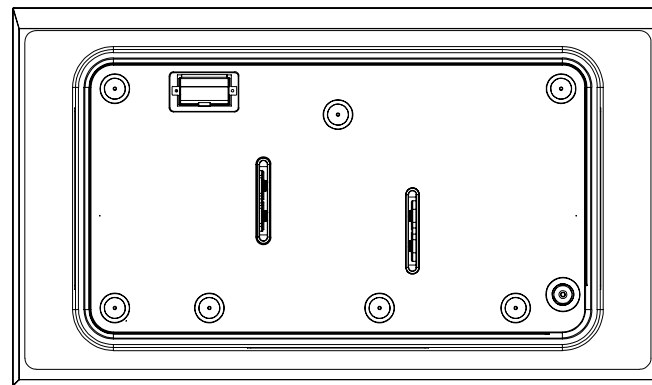

| Mark | Revised record | Date |
|------|----------------|------|
| | | |

| | | | |
|------------------|--------------|-------------------------|------------------|
| FH-GS7030SVSS TG | | | |
| Model | Product code | Color | Note |
| Created date | 5/11/2019 | Product category | Gas Hob |
| Updated date | | Model | FH-GS7030SVSS TG |
| -FUJIOH- | Scale 1/10 | Product outline drawing | |

| Mark | Revised record | Date |
|------|----------------|------|
| △ | | |

| | | | |
|-------------------------|--------------|------------------|-------------------|
| FH-GS7030SVSS LPG | | | |
| Model | Product code | Color | Note |
| Created date | 6/11/2019 | Product category | Gas Hob |
| Updated date | | Model | FH-GS7030SVSS LPG |
| -FUJIOH- | | Scale | 1/10 |
| Product outline drawing | | | |