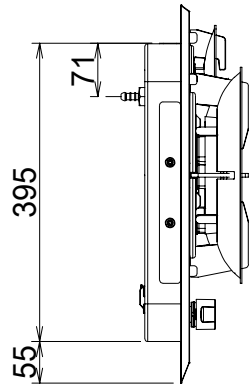

| Mark | Revised record | Date |
|------|----------------|------|
| | | |

| | | | |
|------------------|--------------|-------------------------|------------------|
| FH-GS7030SVSS TG | | | |
| Model | Product code | Color | Note |
| Created date | 5/11/2019 | Product category | Gas Hob |
| Updated date | | Model | FH-GS7030SVSS TG |
| -FUJIOH- | Scale 1/10 | Product outline drawing | |

| Mark | Revised record | Date |
|------|----------------|------|
| △ | | |

| | | | |
|-------------------------|--------------|------------------|-------------------|
| FH-GS7030SVSS LPG | | | |
| Model | Product code | Color | Note |
| Created date | 6/11/2019 | Product category | Gas Hob |
| Updated date | | Model | FH-GS7030SVSS LPG |
| -FUJIOH- | | Scale | 1/10 |
| Product outline drawing | | | |