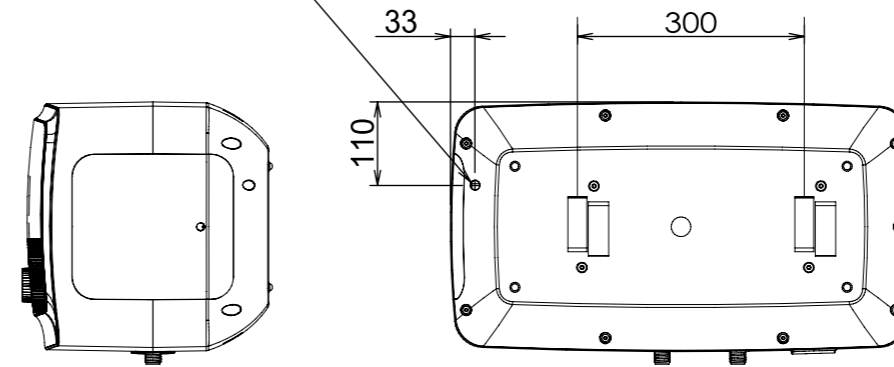

Supply cord take-out hole

Mark	Revised record	Date
△		

FZ-SH3520			
Model	Product code	Color	Note
Created date	28/02/2022	Product category	Storage Water Heater
Updated date		Model	FZ-SH3520
-FUJIOH-	Scale 1/10	Product outline drawing	