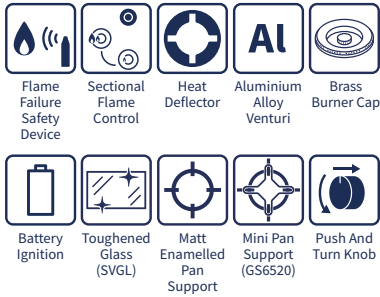

GAS HOB/ FH-GS65

1 GAS HOB LIMITED WARRANTY*
YEAR

LIFETIME WARRANTY AGAINST TOUGHENED GLASS SHATTERED*

Real Cooking 本格派の調理に。

Meet the gas hob that presents style and functionality.

Achieve real cooking with up to three burners placed at optimal positions and ideal heat control with sectional flame control knobs to whip up multiple dishes at one go. Choose between sleek toughened glass or tough stainless steel, our hob only gets more practical with rust-resistant venturi and safety valve.

ADVANCED FUNCTIONS

01/ Heat Deflector

Deflect and reduce thermal heat on the top plate and knobs

02/ Aluminium Alloy Venturi

Rust-resistant aluminium alloy

03/ Sectional Flame Control

Ideal heat control with single or double flame rings

FH-GS6530 SVGL

FH-GS6530 SVSS

FH-GS6520 SVGL

FH-GS6520 SVSS

SPECIFICATIONS

Number of Burner	3	3	2	2
Color	Black Glass (Toughened Glass)	Stainless Steel (SUS304)	Black Glass (Toughened Glass)	Stainless Steel (SUS304)
Dimensions [mm]	W880 x D520 x H155	W880 x D520 x H150	W780 x D460 x H155	W780 x D460 x H150
Ignition Type	Battery Operated (Size D 1.5V)	Battery Operated (Size D 1.5V)	Battery Operated (Size D 1.5V)	Battery Operated (Size D 1.5V)