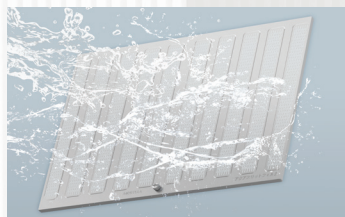

02/ Easy Cleaning

Aqua slit filter with hydrophilic coating that can easily wash off grease with only water