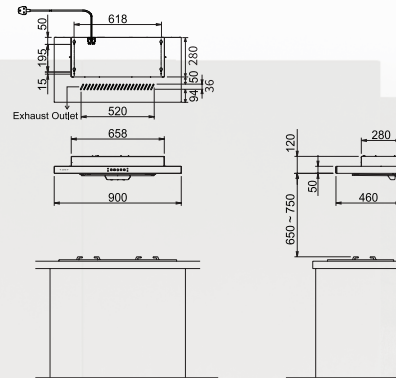

INSTALLATIONS

FR-MS2390R (Recycling) [mm]