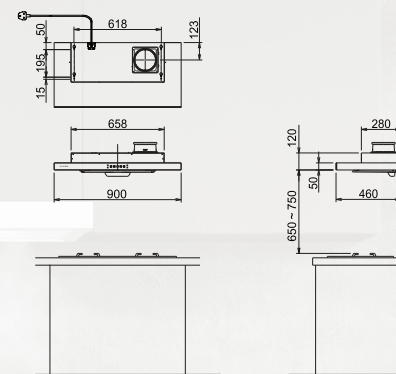

FR-MS2390V (Ventilating) [mm]

SPECIFICATIONS

Type	FR-MS2390R (RECYCLING)	FR-MS2390V (VENTILATING)
Dimensions [mm]	W900 x D460 x H120	
Weight [kg]	10.6	10.3
Power Consumption [W] (220/230/240V)	141/148/163	218/233/255
Voltage [V/Hz]	220, 230, 240/50	
Duct Diameter [mm]	-	Φ150
Air Flow [m³/h] (220/230/240V)	245/260/275	400/420/435
Sound Level [dB] (220/230/240V)	53/55/56	57/58/59
Oil Capturing Ratio [%]	89	86
Switch	Touch Switch + Gesture Control	
Speed	3 Speeds	
Rectifier Panel	SUS304 (Stainless Steel), Galvanised Steel (Black/White)	
Hood Body	SUS304 (Stainless Steel), Galvanised Steel (Black/White)	
Filter	Aqua Slit Filter with Hydrophilic Coating	
Front Panel	Glass	
Motor	AC Motor	
Lighting	LED 1.5W x 2	
Timer	3 mins	

*All specifications are based on stringent in-house test results conducted in Fuji Industrial Co., Ltd. Japan