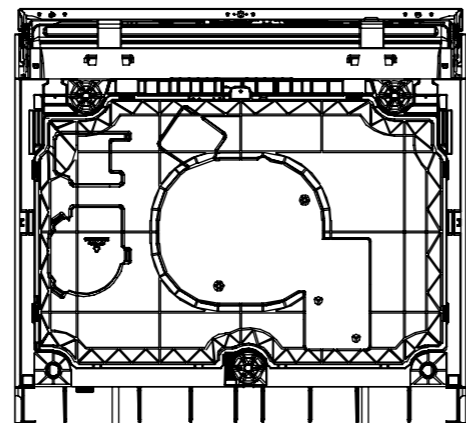

Power cord: 1.4m

Lock nut for Innet hose

Drain hose: 1.2m

Mark	Revised record	Date
△		

FZ-DW73			
Model	Product code	Color	Note
Created date	01/12/2025	Product category	Built-in Dishwasher
Updated date		Model	FZ-DW73
-FUJIOH-	Scale 1/10	Product outline drawing	